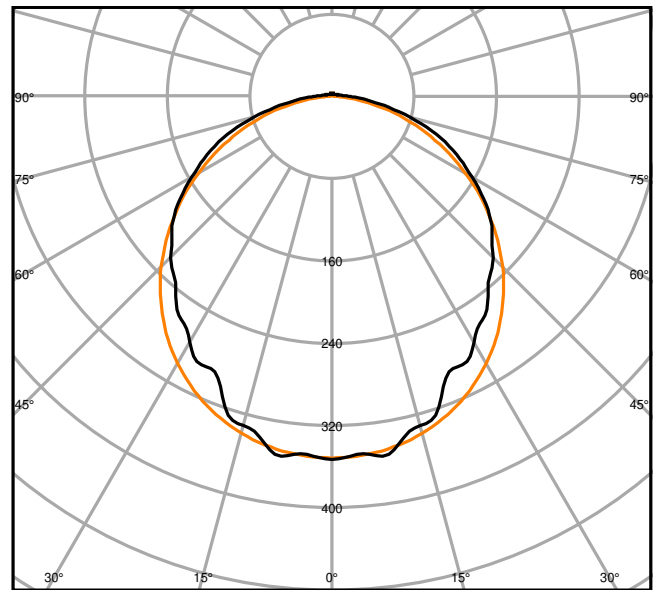

Product features

- High luminous efficacy: up to 139 lm/W
- Beam angle: 110°

TECHNICAL DATA

Electrical data

Nominal wattage	46.00 W
Nominal voltage	220...240 V
Mains frequency	50...60 Hz
Nominal current	340.000 mA
Inrush current	12.7 A
Inrush current time T_{h50}	220 μ s
Max. number of luminaires per miniature circuit breaker B16	26
Max. number of luminaires per miniature circuit breaker C10	23
Max. number of luminaires per miniature circuit breaker C16	38
Power factor λ	> 0.90
Total harmonic distortion	< 20 %
Protection class	I
Operating mode	Integrated LED driver

Photometrical data

Luminous flux	6400 lm
Luminous efficacy	139 lm/W
Color temperature	6500 K
Light color (designation)	Cool Daylight
Color rendering index Ra	> 80
Standard deviation of color matching	4 sdcn
Low flicker	Yes
Flickering metric (Pst LM)	≤ 1
Stroboscope effect metric (SVM)	≤ 0.4
Photobiological safety group acc. to EN62778	RG0
Beam angle	110 °

LDC typ cone

LDC typ polar

Dimensions & Weight

Length	1500.00 mm
Width	82.00 mm
Height	68.00 mm
Product weight	1650.00 g

Materials & Colors

Product color	Gray
Housing color	Gray
Body material	Polycarbonate (PC)
Cover material	Polycarbonate (PC)