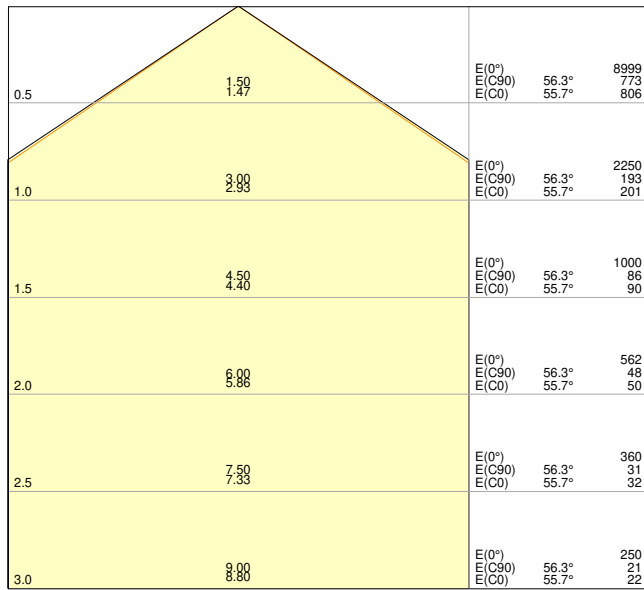

Product features

- High luminous efficacy: up to 139 lm/W
- Beam angle: 110°

TECHNICAL DATA

Electrical data

Nominal wattage	46.00 W
Nominal voltage	220...240 V
Mains frequency	50...60 Hz
Nominal current	340.000 mA
Inrush current	12.7 A
Inrush current time T_{h50}	220 μ s
Max. number of luminaires per miniature circuit breaker B16	26
Max. number of luminaires per miniature circuit breaker C10	23
Max. number of luminaires per miniature circuit breaker C16	38
Power factor λ	> 0.90
Total harmonic distortion	< 20 %
Protection class	I
Operating mode	Integrated LED driver

Photometrical data

Luminous flux	6400 lm
Luminous efficacy	139 lm/W
Color temperature	6500 K
Light color (designation)	Cool Daylight
Color rendering index Ra	> 80
Standard deviation of color matching	4 sdcn
Low flicker	Yes
Flickering metric (Pst LM)	≤ 1
Stroboscope effect metric (SVM)	≤ 0.4
Photobiological safety group acc. to EN62778	RG0
Beam angle	110 °

LDC typ cone

LDC typ polar

Dimensions & Weight

Length	1500.00 mm
Width	82.00 mm
Height	68.00 mm
Product weight	1650.00 g

Materials & Colors

Product color	Gray
Housing color	Gray
Body material	Polycarbonate (PC)
Cover material	Polycarbonate (PC)