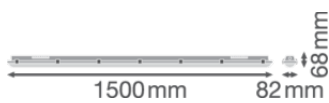

Product features

- High luminous efficacy: up to 139 lm/W
- Beam angle: 110°

TECHNICAL DATA

Electrical data

Nominal wattage	46.00 W
Nominal voltage	220...240 V
Mains frequency	50...60 Hz
Nominal current	340.000 mA
Inrush current	12.7 A
Inrush current time T_{h50}	220 μ s
Max. number of luminaires per miniature circuit breaker B16	26
Max. number of luminaires per miniature circuit breaker C10	23
Max. number of luminaires per miniature circuit breaker C16	38
Power factor λ	> 0.90
Total harmonic distortion	< 20 %
Protection class	I
Operating mode	Integrated LED driver

Photometrical data

Luminous flux	6400 lm
Luminous efficacy	139 lm/W
Color temperature	6500 K
Light color (designation)	Cool Daylight
Color rendering index Ra	> 80
Standard deviation of color matching	4 sdcn
Low flicker	Yes
Flickering metric (Pst LM)	≤ 1
Stroboscope effect metric (SVM)	≤ 0.4
Photobiological safety group acc. to EN62778	RG0
Beam angle	110 °

LDC typ cone

LDC typ polar

Dimensions & Weight

Length	1500.00 mm
Width	82.00 mm
Height	68.00 mm
Product weight	1650.00 g

Materials & Colors

Product color	Gray
Housing color	Gray
Body material	Polycarbonate (PC)
Cover material	Polycarbonate (PC)