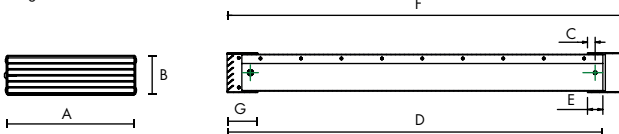

### Performance

	Pa @ l/s					
Volume (l/s)	15	35	50	65	85	100
Supply (Pa)	7	27	58	100	158	227
Exhaust (Pa)	5	19	42	71	109	152

	Pa @ l/s								
Volume (l/s)	15	35	50	65	85	100	115	130	140
Supply (Pa)	2	5	11	18	28	40	55	71	78
Exhaust (Pa)	0	1	2	4	6	9	12	15	16

### Dimensions (mm)

Single Grille with Duct

Double Grille with Duct

Model	Duct Size	A	B	C	D	E	F	G
Single Grille	204 x 60	210	65	12.5	613	25	640	50
Single Grille Flanged	204 x 60	245	90	12.5	613	25	640	50
Double Grille	220 x 90	210	140	12.5	613	25	640	-
Double Grille Flanged	220 x 90	245	165	12.5	613	25	640	-