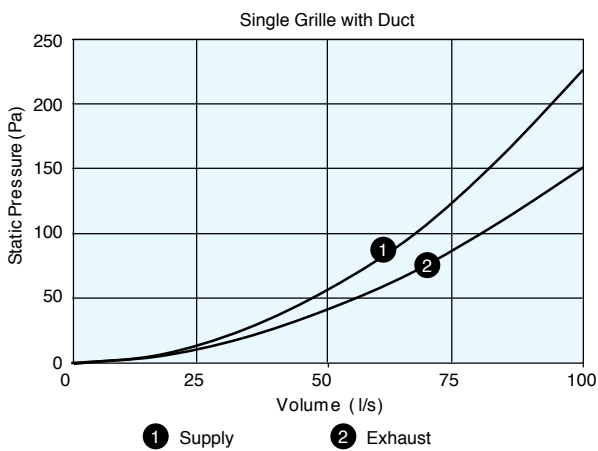

Fire Airbrick 204x60

Cat. No.	Model	Colour
56000W	Single Grille	White (RAL 9003)
56000B	Single Grille	Brown (RAL 8017)
56000CS	Single Grille	Cotswold Stone (RAL 1001)
56000G	Single Grille	Grey (RAL 7037)
56000T	Single Grille	Terracotta (RAL 8004)
56010W	Single Grille Flanged	White (RAL 9003)
56010B	Single Grille Flanged	Brown (RAL 8017)
56010CS	Single Grille Flanged	Cotswold Stone (RAL 1001)
56010G	Single Grille Flanged	Grey (RAL 7037)
56010T	Single Grille Flanged	Terracotta (RAL 8004)

Fire Airbrick 220x90

Cat. No.	Model	Colour
56100W	Double Grille	White (RAL 9003)
56100B	Double Grille	Brown (RAL 8017)
56100CS	Double Grille	Cotswold Stone (RAL 1001)
56100G	Double Grille	Grey (RAL 7037)
56100T	Double Grille	Terracotta (RAL 8004)
56110W	Double Grille Flanged	White (RAL 9003)
56110B	Double Grille Flanged	Brown (RAL 8017)
56110CS	Double Grille Flanged	Cotswold Stone (RAL 1001)
56110G	Double Grille Flanged	Grey (RAL 7037)
56110T	Double Grille Flanged	Terracotta (RAL 8004)

For significant projects requiring additional product configuration, please contact your local Sales Manager for assistance.

Performance

	Pa @ l/s					
Volume (l/s)	15	35	50	65	85	100
Supply (Pa)	7	27	58	100	158	227
Exhaust (Pa)	5	19	42	71	109	152