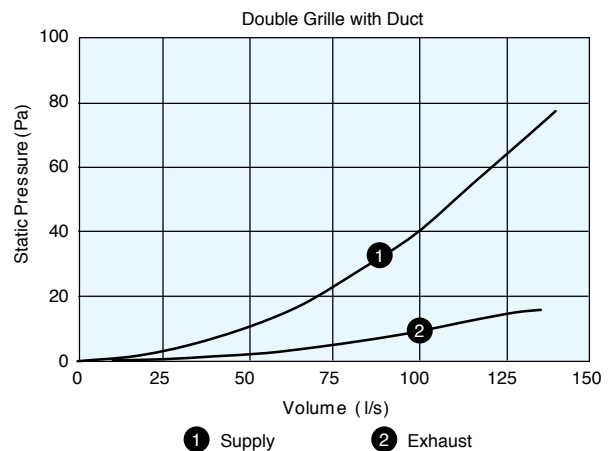

Pa @ l/s								
Volume (l/s)	15	35	50	65	85	100	115	130	140
Supply (Pa)	2	5	11	18	28	40	55	71	78
Exhaust (Pa)	0	1	2	4	6	9	12	15	16