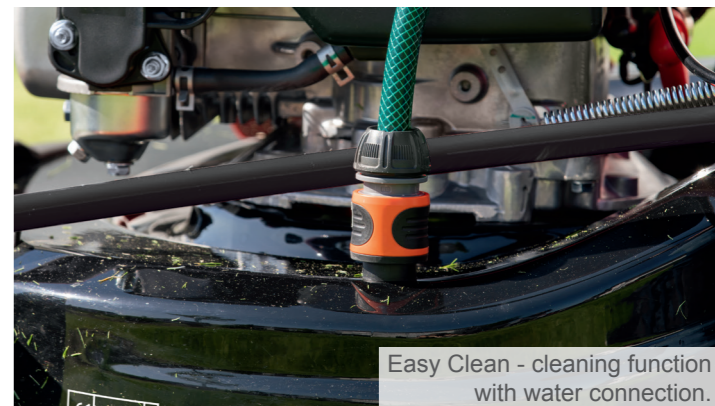

18" PETROL LAWN MOWER

- Powerful 3.5 HP / 2.6 kW, 150 cc 4-stroke petrol engine
- 46 cm cutting width
- Suitable for gardens up to 1000 m²
- Equipped with professional gearbox for high torque, high performance and a long service life
- Robust 55 L collection box
- Double folding handle for easy and extra space saving storage
- Side, rear ejection and mulching function
- Lightweight and durable for easy and effortless work
- Central cutting height adjustment in 7 steps
- Integrated cleaning function for fast, effortless cleaning
- QE5 low-emission engine

- ✓ Mowing
- ✓ Collecting
- ✓ Mulching
- ✓ Side ejection
- ✓ Deck washout port
- ✓ Self-propelled

EXAMPLES OF USE SUITABLE FOR

The wheel drive provides perfect support during mowing – especially for steeper lawns.

PRODUCT DETAILS

Thanks to the foldable handle, the lawn mower can be transported easily and without taking up much space.

Easy Clean - cleaning function with water connection.

The side ejector can be easily attached/detached if needed.