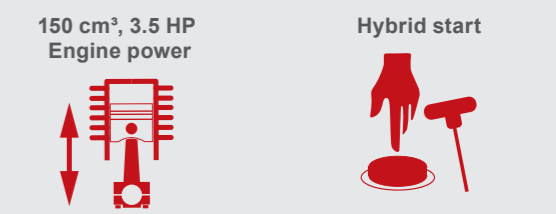

18" PETROL LAWN MOWER

- Powerful 3.5 HP / 2.6 kW, 150 cc 4-stroke petrol engine
- 46 cm cutting width
- Suitable for gardens up to 1000 m²
- Equipped with professional gearbox for high torque, high performance and a long service life
- Robust 55 L collection box
- Double folding handle for easy and extra space saving storage
- Side, rear ejection and mulching function
- Lightweight and durable for easy and effortless work
- Central cutting height adjustment in 7 steps
- Integrated cleaning function for fast, effortless cleaning
- QE5 low-emission engine

- ✓ Mowing
- ✓ Collecting
- ✓ Mulching
- ✓ Side ejection
- ✓ Deck washout port
- ✓ Self-propelled

EXAMPLES OF USE SUITABLE FOR

The wheel drive provides perfect support during mowing – especially for steeper lawns.

PRODUCT DETAILS

Thanks to the foldable handle, the lawn mower can be transported easily and without taking up much space.

Easy Clean - cleaning function with water connection.

The side ejector can be easily attached/detached if needed.

8 cutting heights
25 – 75 mm

The central cutting height adjustment is in 6 steps from 25 to 75 mm.

SPECIFICATIONS	
Dimensions L x W x H	1460 x 651 x 1150 mm
Engine displacement	150 cc
Input	2.6 kW / 3.5 HP
Cutting width max.	46 cm
Cutting heights	25 – 75 mm
Deck	steel
Collection box capacity	55 L