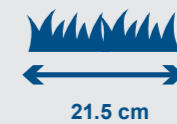

Cutting width