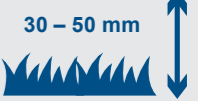

Cutting height