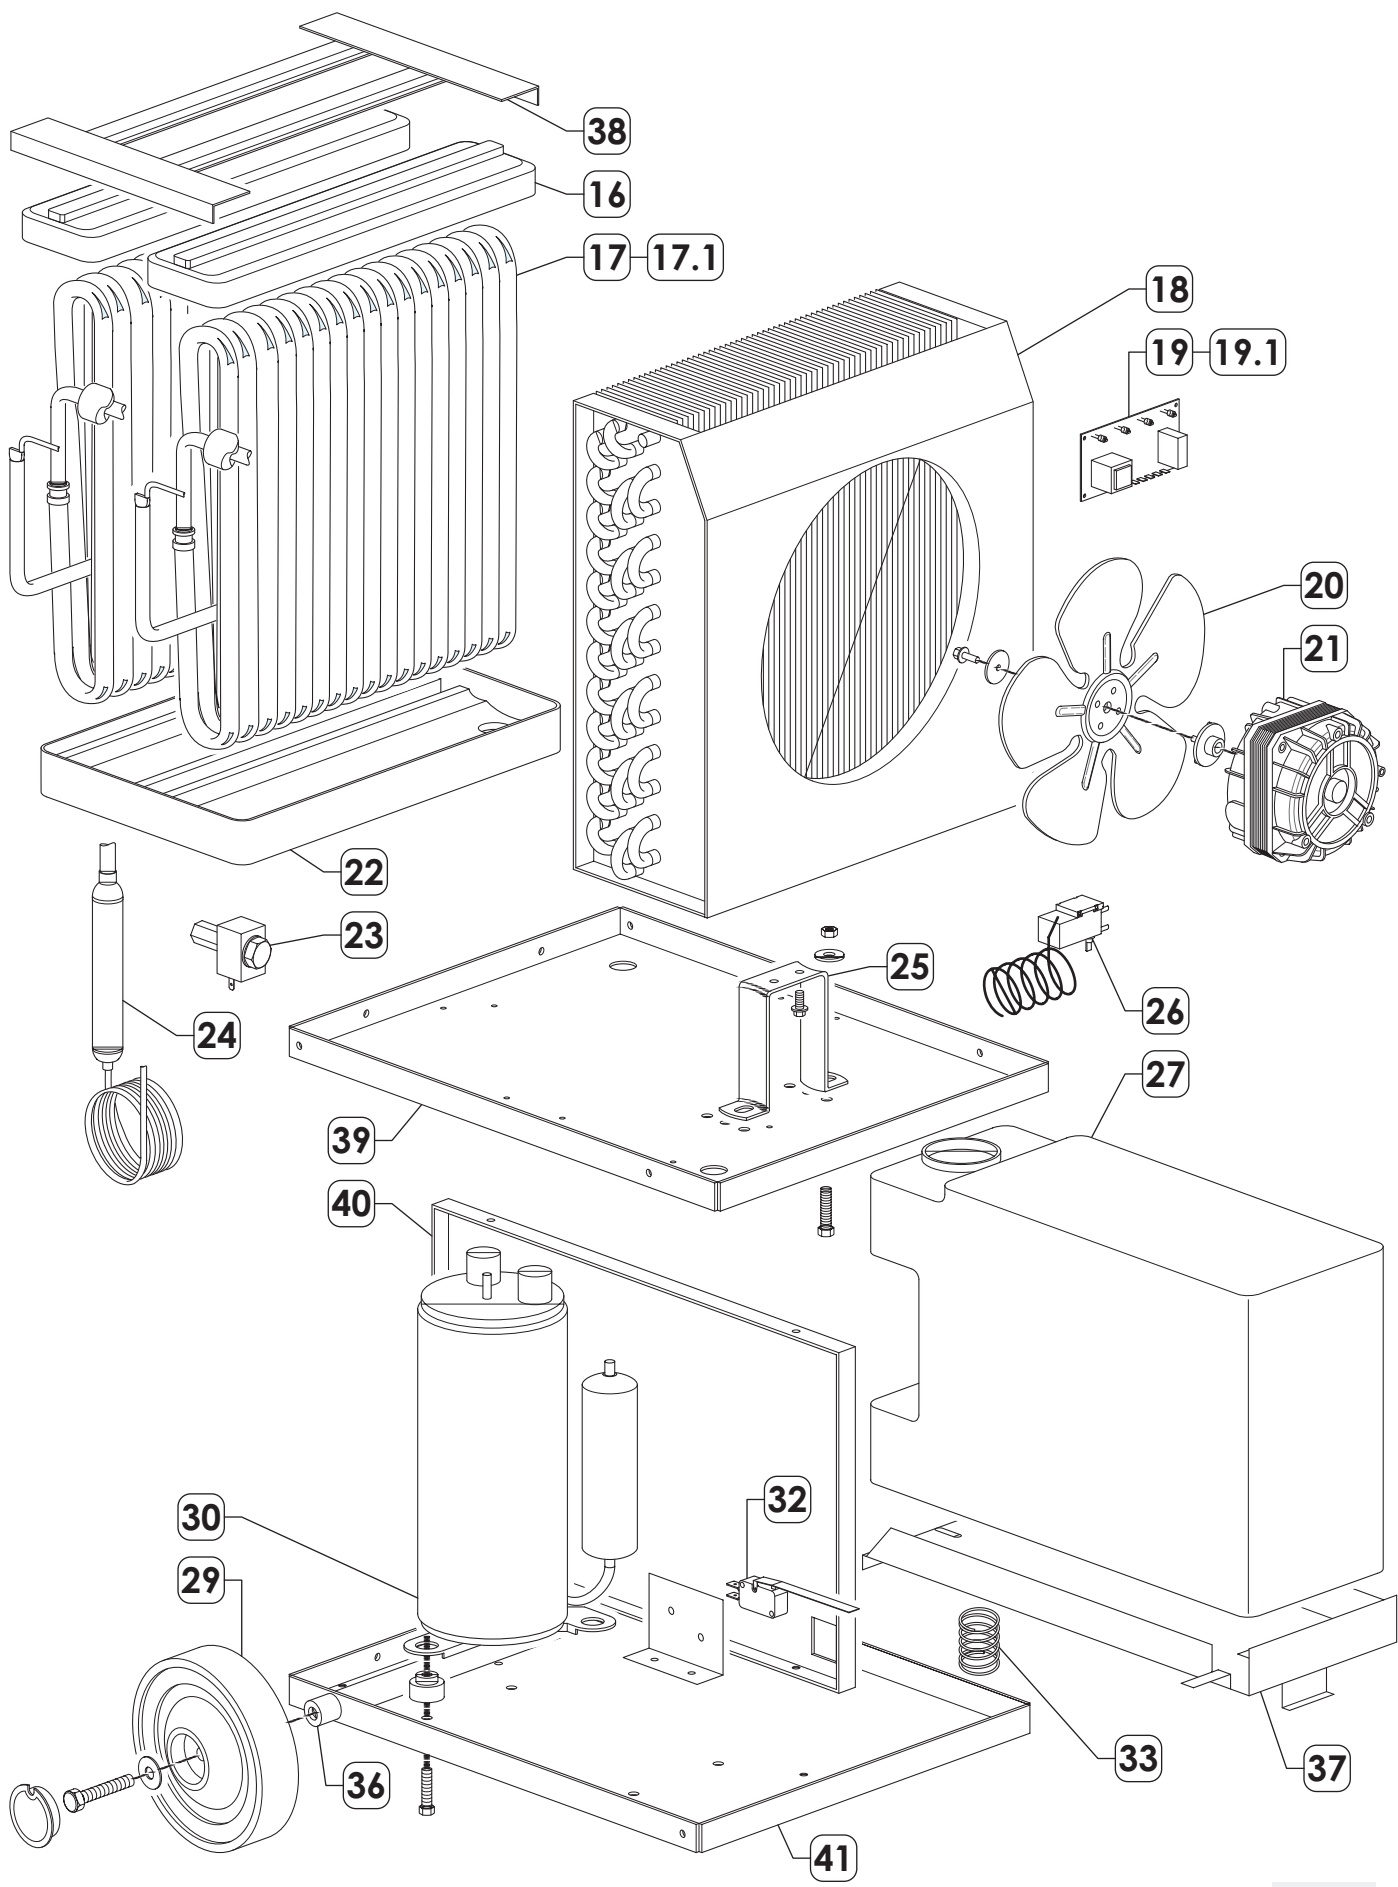

# SPARE PARTS DISASSEMBLY

DH 44  
DH 62

Fig. 2

Pos.	Code NR	Description
1	4140.260	FILTER HOLDER
2	4140.259	AIR FILTER
3	S/R	INSIDE GRILLE
4	S/R	BACK PANEL
5	4140.226	SUPPLY CABLE
6	S/R	LOCK BLOCK
7	4140.262	HANDLE
8	S/R	COVER
9	4140.206	SUPPORT PCB
10	S/R	RIGHT PANEL
10	S/R	LEFT PANEL
11	4140.158	HOURS COUNTER
12	4140.204	DEHUMIDOSTAT KNOB
13	4140.205	CONTROL PANEL WITH CAP
14	4140.245	DEHUMIDOSTAT
15	S/R	INSIDE GRILLE
16	4140.247	TOP TRAY
17	4140.246	EVAPORATOR
17.1	S/R	EVAPORATOR (hot gas defrosting version)
18	4140.248	CONDENSER (44)
18	4140.264	CONDENSER (62)
19	4140.201	ELECTRONIC CARD
19.1	S/R	ELECTRONIC CARD (hot gas defrosting version)
20	4140.249	IMPELLER
21	4140.250	MOTORFAN
22	4140.202	LOWER CONDENSATE COLLECTING TRAY
23*	4140.261	SOLENOID VALVE (hot gas defrosting version)
24	4140.254	REFRIGERANT FILTER WITH CAPILLARY (44)
24	4140.267	REFRIGERANT FILTER WITH CAPILLARY (62)
25	4140.251	FAN BRACKET
26*	4140.230	THERMOSTAT (hot gas defrosting version)
27	4140.255	TANK
29	4140.220	WHEEL
30	4140.252	COMPRESSOR (44)
30	4140.265	COMPRESSOR (62)
30-1	4140.253	COMPRESSOR STARTING GROUP (44)
30-1	4140.266	COMPRESSOR STARTING GROUP (62)
31	S/R	PIPE HANDLE
32	4140.258	MICROSWITCH
33	4140.256	SPRING
34	4140.234	FOOT
35	4140.295	OUTSIDE GRILLE
36	S/R	AXLE WHEEL
37	4140.263	INOX TANK SUPPORT
38	S/R	EVAPORATOR SUPPORT
39	S/R	MIDDLE PLANE
40	S/R	VERTICAL PANEL
41	S/R	BOTTOM PANEL
42	S/R	LOWER FRONT PANEL
-	4140.257	INSIDE CABLING

# MODEL DH 44 - DH 62

UNIT 1

ILLUSTRATED PARTS BREAKDOWN

From Serial Number: ????????

Rev. -- JULY 2012

# MODEL DH 44 - DH 62

UNIT 2

ILLUSTRATED PARTS BREAKDOWN

From Serial Number: ????????

Rev. -- JULY 2012