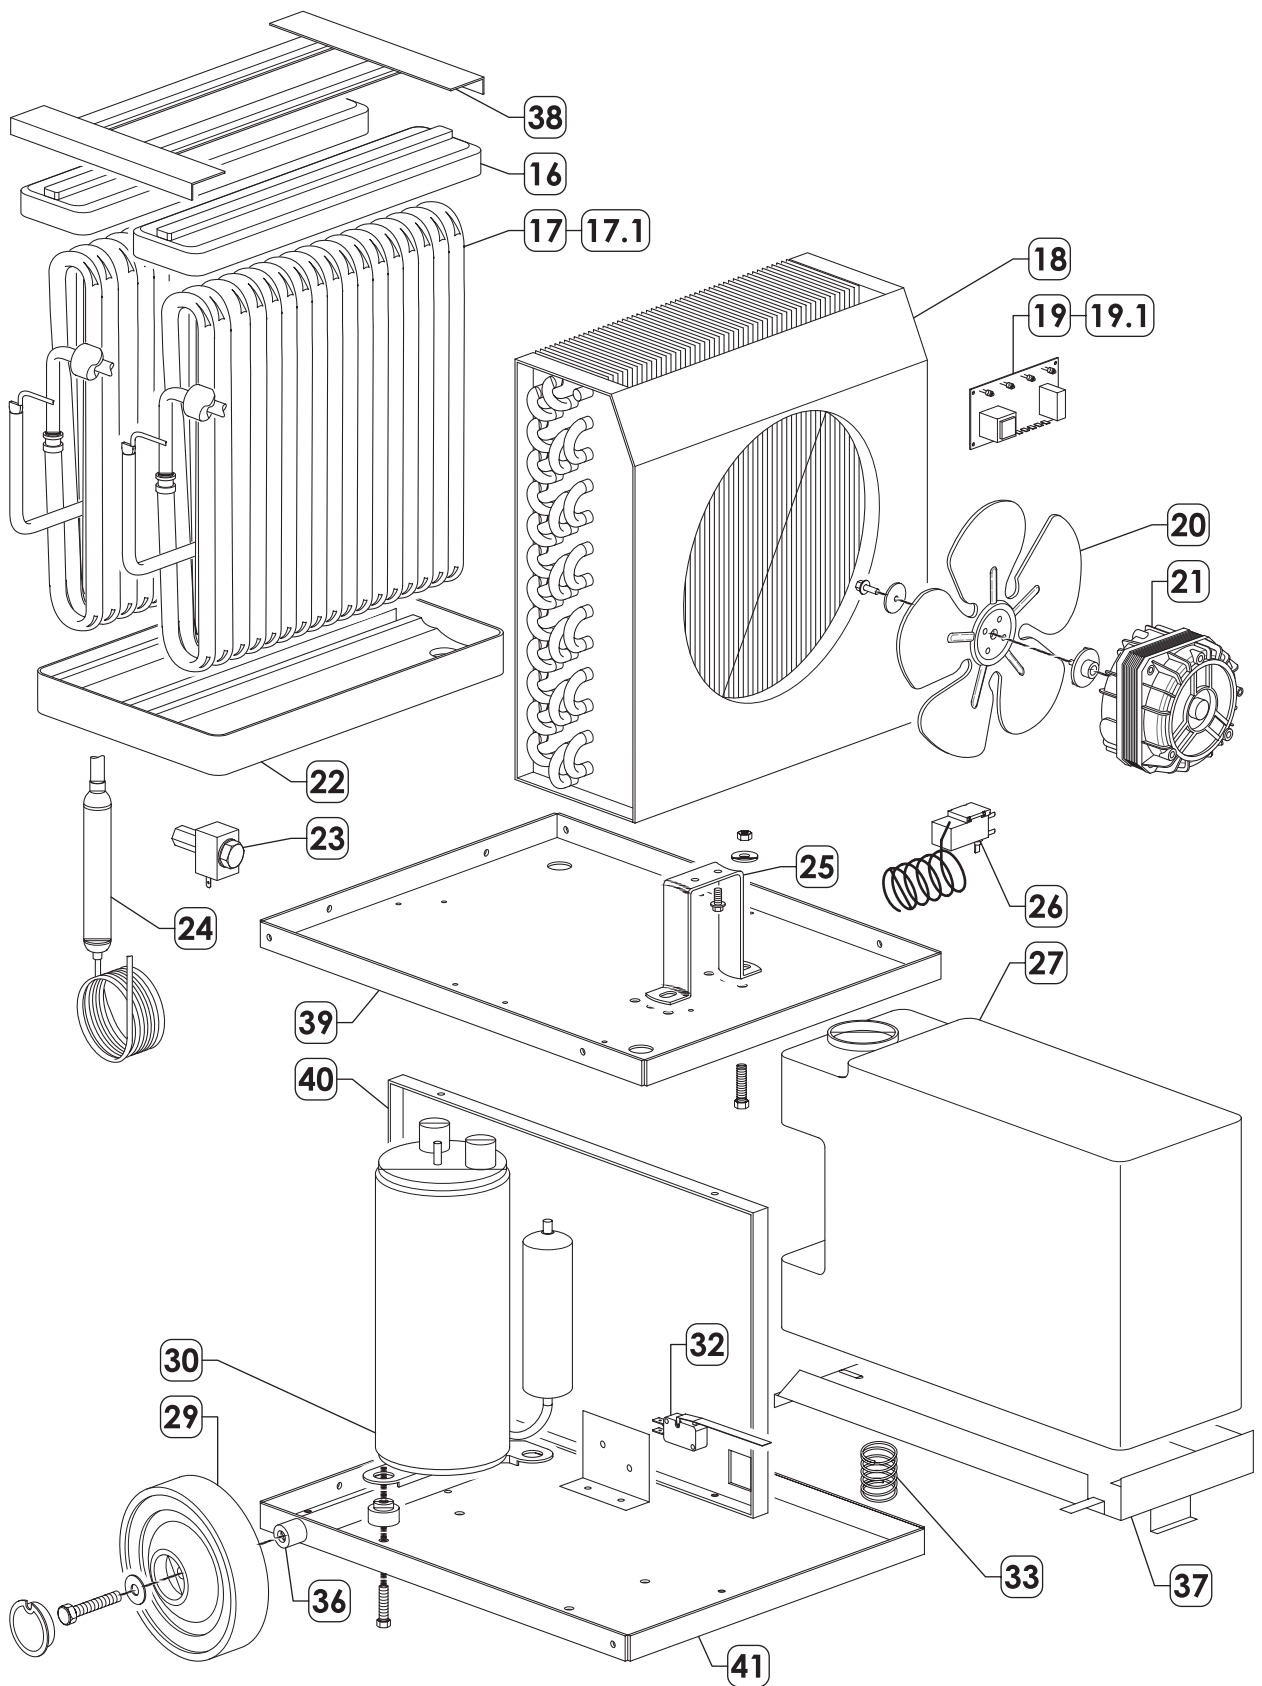

# SPARE PARTS DISASSEMBLY

DH 44  
DH 62

Fig. 2

Pos.	Code NR	Description
1	4140.260	FILTER HOLDER
2	4140.259	AIR FILTER
3	S/R	INSIDE GRILLE
4	S/R	BACK PANEL
5	4140.226	SUPPLY CABLE
6	S/R	LOCK BLOCK
7	4140.262	HANDLE
8	S/R	COVER
9	4140.206	SUPPORT PCB
10	S/R	RIGHT PANEL
10	S/R	LEFT PANEL
11	4140.158	HOURS COUNTER
12	4140.204	DEHUMIDOSTAT KNOB
13	4140.205	CONTROL PANEL WITH CAP
14	4140.245	DEHUMIDOSTAT
15	S/R	INSIDE GRILLE
16	4140.247	TOP TRAY
17	4140.246	EVAPORATOR
17.1	S/R	EVAPORATOR (hot gas defrosting version)
18	4140.248	CONDENSER (44)
18	4140.264	CONDENSER (62)
19	4140.201	ELECTRONIC CARD
19.1	S/R	ELECTRONIC CARD (hot gas defrosting version)
20	4140.249	IMPELLER
21	4140.250	MOTORFAN
22	4140.202	LOWER CONDENSATE COLLECTING TRAY
23*	4140.261	SOLENOID VALVE (hot gas defrosting version)
24	4140.254	REFRIGERANT FILTER WITH CAPILLARY (44)
24	4140.267	REFRIGERANT FILTER WITH CAPILLARY (62)
25	4140.251	FAN BRACKET
26*	4140.230	THERMOSTAT (hot gas defrosting version)
27	4140.255	TANK
29	4140.220	WHEEL
30	4140.252	COMPRESSOR (44)
30	4140.265	COMPRESSOR (62)
30-1	4140.253	COMPRESSOR STARTING GROUP (44)
30-1	4140.266	COMPRESSOR STARTING GROUP (62)
31	S/R	PIPE HANDLE
32	4140.258	MICROSWITCH
33	4140.256	SPRING
34	4140.234	FOOT
35	4140.295	OUTSIDE GRILLE
36	S/R	AXLE WHEEL
37	4140.263	INOX TANK SUPPORT
38	S/R	EVAPORATOR SUPPORT
39	S/R	MIDDLE PLANE
40	S/R	VERTICAL PANEL
41	S/R	BOTTOM PANEL
42	S/R	LOWER FRONT PANEL
-	4140.257	INSIDE CABLING