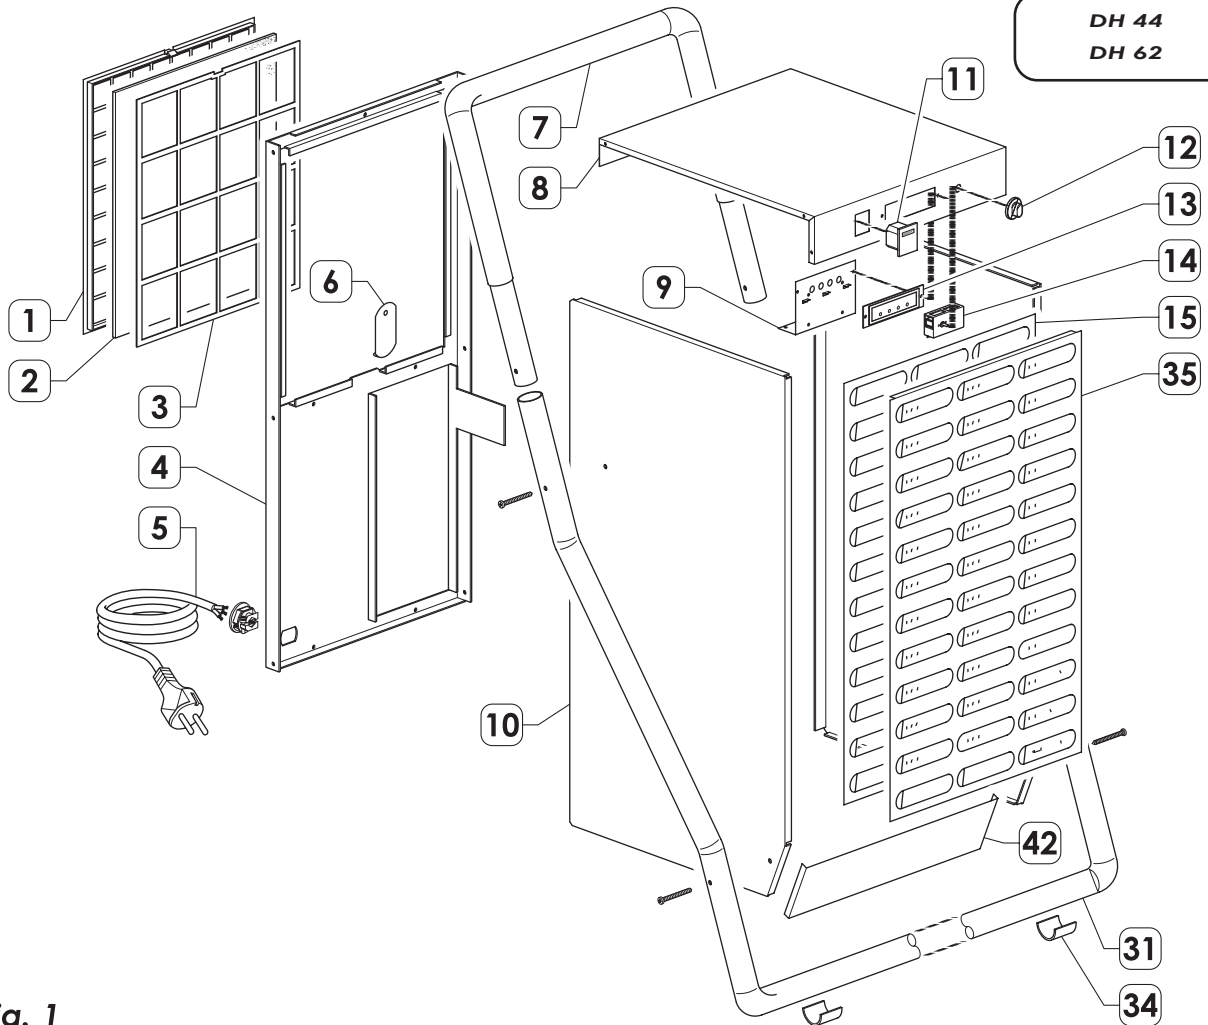

SPARE PARTS DISASSEMBLY

DH 44
DH 62

Fig. 1