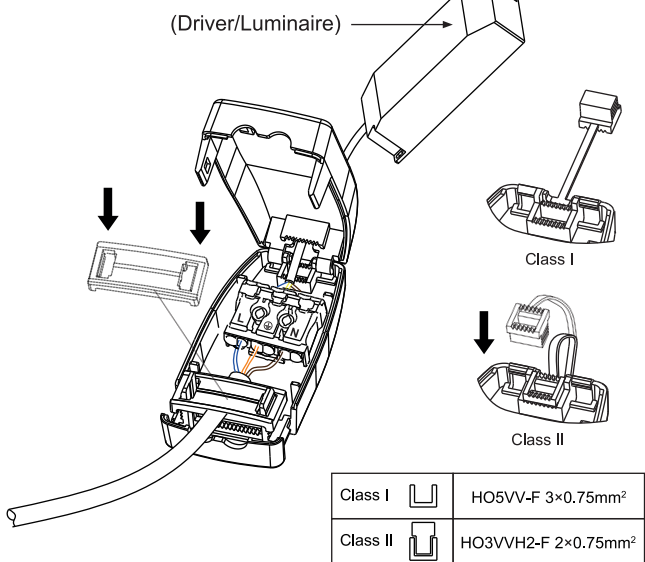

## Junction-Box-WH

Item Code

542098030700      0.035Kg

Model Name	A (mm)	B (mm)	C (mm)
Junction-Box-WH	103.4	43	26

①

②

③

④

## Technical Data

Rated current (Amperes)	16A	Flammability	Glow wire: 650 °C
Rated voltage (Volts)	450V	IP Protection	IP20
Wiring range	0.5mm <sup>2</sup> ~2.5mm <sup>2</sup> (Ø3mm~9mm)	Insulation material	PC
Applicable wire	0.5mm <sup>2</sup> ~2.5mm <sup>2</sup> (Ø3mm~9mm)	Environment temperature (°C)	25 °C
Method of installation	Surface mounting on Non-combustible walls, non-combustible ceilings, non-combustible floors or non-combustible furniture	The type(s) of inlets (outlets)	With inlets for flexible cables
The clamping means	With cable anchorage	The minimum and maximum temperatures during installation	-15°C to +60°C
The provision for fixing accessories to boxes	Boxes intended to receive other means	The method of fixing the terminals or connecting devices in the connecting box	With integrated clamping units