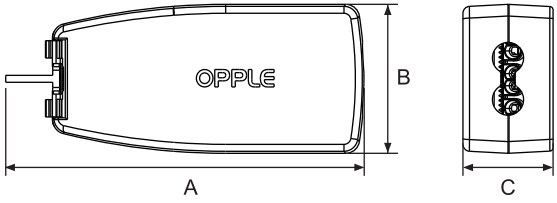

## Junction-Box-WH

Item Code

542098030700      0.035Kg

Model Name	A (mm)	B (mm)	C (mm)
Junction-Box-WH	103.4	43	26

①

②

③

④

## Technical Data

Rated current (Amperes)	16A	Flammability	Glow wire: 650 °C
Rated voltage (Volts)	450V	IP Protection	IP20
Wiring range	0.5mm <sup>2</sup> ~2.5mm <sup>2</sup> (Ø3mm~9mm)	Insulation material	PC
Applicable wire	0.5mm <sup>2</sup> ~2.5mm <sup>2</sup> (Ø3mm~9mm)	Environment temperature (°C)	25 °C
Method of installation	Surface mounting on Non-combustible walls, non-combustible ceilings, non-combustible floors or non-combustible furniture	The type(s) of inlets (outlets)	With inlets for flexible cables
The clamping means	With cable anchorage	The minimum and maximum temperatures during installation	-15°C to +60°C
The provision for fixing accessories to boxes	Boxes intended to receive other means	The method of fixing the terminals or connecting devices in the connecting box	With integrated clamping units