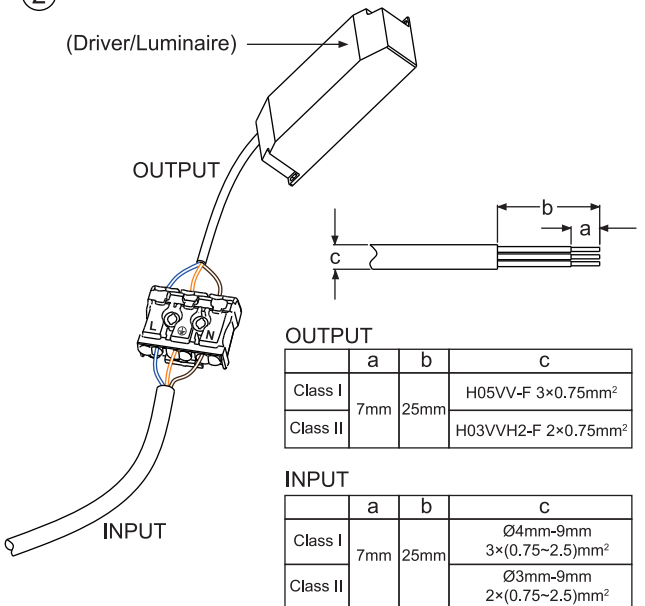

## Junction-Box-WH

Item Code

542098030700      0.035Kg

Model Name	A (mm)	B (mm)	C (mm)
Junction-Box-WH	103.4	43	26

①

②

③

④

## Technical Data

Rated current (Amperes)	16A	Flammability	Glow wire: 650 °C
Rated voltage (Volts)	450V	IP Protection	IP20
Wiring range	0.5mm <sup>2</sup> ~2.5mm <sup>2</sup> (Ø3mm~9mm)	Insulation material	PC
Applicable wire	0.5mm <sup>2</sup> ~2.5mm <sup>2</sup> (Ø3mm~9mm)	Environment temperature (°C)	25 °C
Method of installation	Surface mounting on Non-combustible walls, non-combustible ceilings, non-combustible floors or non-combustible furniture	The type(s) of inlets (outlets)	With inlets for flexible cables
The clamping means	With cable anchorage	The minimum and maximum temperatures during installation	-15°C to +60°C
The provision for fixing accessories to boxes	Boxes intended to receive other means	The method of fixing the terminals or connecting devices in the connecting box	With integrated clamping units