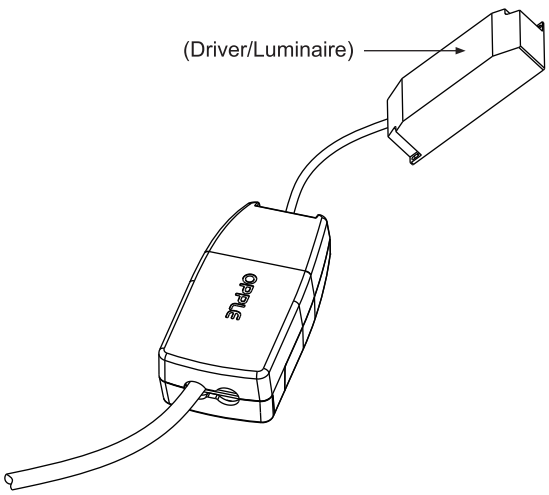

## Junction-Box-WH

Item Code

542098030700      0.035Kg

Model Name	A (mm)	B (mm)	C (mm)
Junction-Box-WH	103.4	43	26

①

②

③

④

## Technical Data

Rated current (Amperes)	16A	Flammability	Glow wire: 650 °C
Rated voltage (Volts)	450V	IP Protection	IP20
Wiring range	0.5mm <sup>2</sup> ~2.5mm <sup>2</sup> (Ø3mm~9mm)	Insulation material	PC
Applicable wire	0.5mm <sup>2</sup> ~2.5mm <sup>2</sup> (Ø3mm~9mm)	Environment temperature (°C)	25 °C
Method of installation	Surface mounting on Non-combustible walls, non-combustible ceilings, non-combustible floors or non-combustible furniture	The type(s) of inlets (outlets)	With inlets for flexible cables
The clamping means	With cable anchorage	The minimum and maximum temperatures during installation	-15°C to +60°C
The provision for fixing accessories to boxes	Boxes intended to receive other means	The method of fixing the terminals or connecting devices in the connecting box	With integrated clamping units