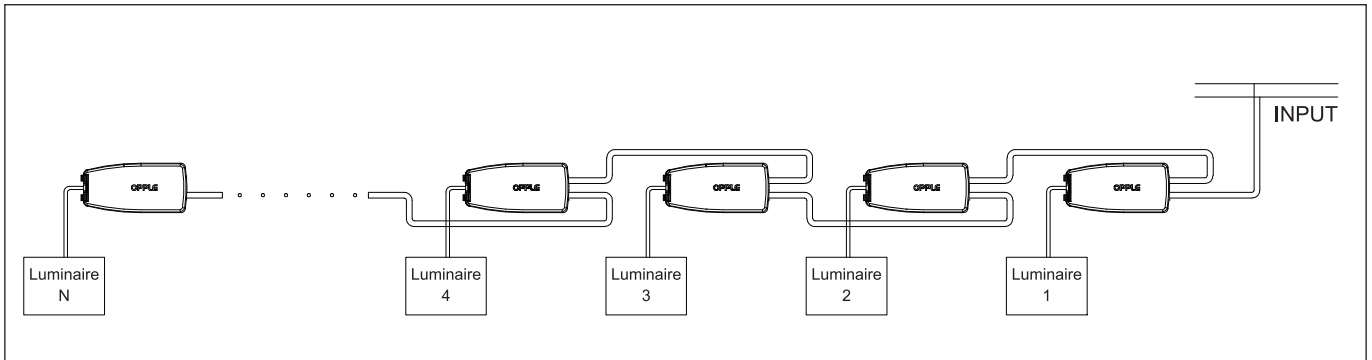

## Junction-Box-WH

Item Code

542098030700      0.035Kg

Model Name	A (mm)	B (mm)	C (mm)
Junction-Box-WH	103.4	43	26

①

②

③

④

## Connect

## Technical Data

Rated current (Amperes)	16A	Flammability	Glow wire: 650 °C
Rated voltage (Volts)	450V	IP Protection	IP20
Wiring range	0.5mm <sup>2</sup> ~2.5mm <sup>2</sup> (Ø3mm~9mm)	Insulation material	PC
Applicable wire	0.5mm <sup>2</sup> ~2.5mm <sup>2</sup> (Ø3mm~9mm)	Environment temperature (°C)	25 °C
Method of installation	Surface mounting on Non-combustible walls, non-combustible ceilings, non-combustible floors or non-combustible furniture	The type(s) of inlets (outlets)	With inlets for flexible cables
The clamping means	With cable anchorage	The minimum and maximum temperatures during installation	-15°C to +60°C
The provision for fixing accessories to boxes	Boxes intended to receive other means	The method of fixing the terminals or connecting devices in the connecting box	With integrated clamping units