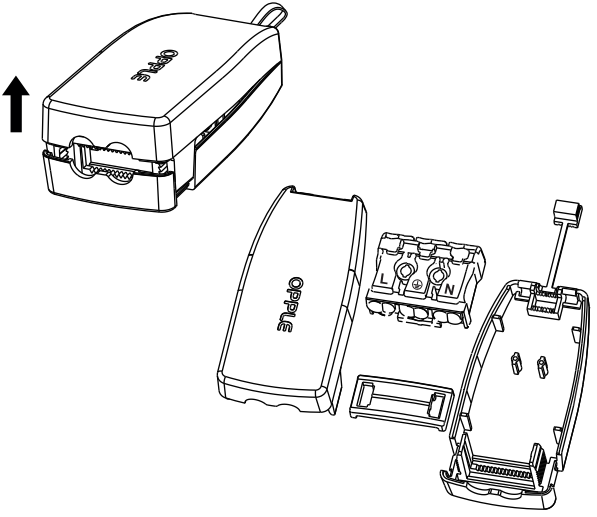

## Junction-Box-WH

Item Code

542098030700      0.035Kg

Model Name	A (mm)	B (mm)	C (mm)
Junction-Box-WH	103.4	43	26

①

②

③

④

## Technical Data

Rated current (Amperes)	16A	Flammability	Glow wire: 650 °C
Rated voltage (Volts)	450V	IP Protection	IP20
Wiring range	0.5mm <sup>2</sup> ~2.5mm <sup>2</sup> (Ø3mm~9mm)	Insulation material	PC
Applicable wire	0.5mm <sup>2</sup> ~2.5mm <sup>2</sup> (Ø3mm~9mm)	Environment temperature (°C)	25 °C
Method of installation	Surface mounting on Non-combustible walls, non-combustible ceilings, non-combustible floors or non-combustible furniture	The type(s) of inlets (outlets)	With inlets for flexible cables
The clamping means	With cable anchorage	The minimum and maximum temperatures during installation	-15°C to +60°C
The provision for fixing accessories to boxes	Boxes intended to receive other means	The method of fixing the terminals or connecting devices in the connecting box	With integrated clamping units