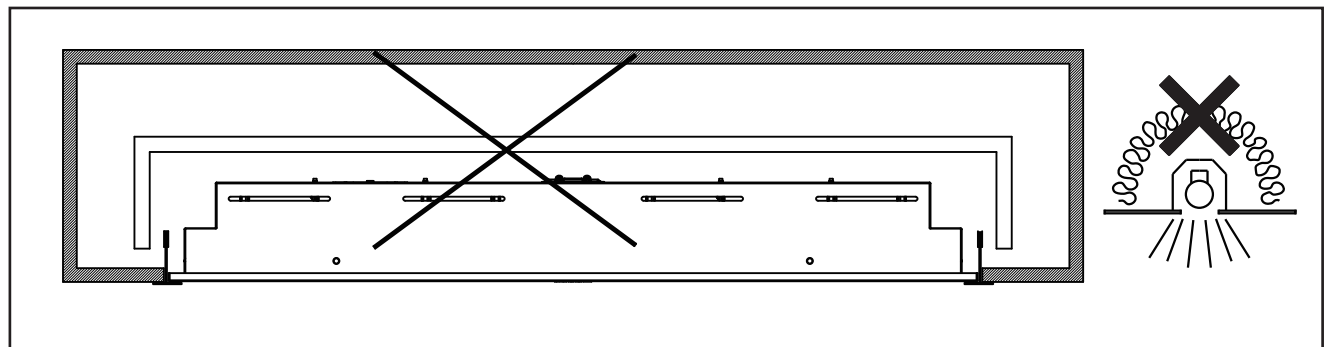

Luminaires not suitable for covering with thermally insulating material.
Leuchten sind nicht mit thermisch isolierenden Materialien abzudecken.

In case of damage to the wire, it has to be replaced only by the manufacturer, distributor or by an expert, to avoid risks.

Caution: Any operation on LED module is forbidden while power-on.

Zur Vermeidung von Risiken müssen defekte Leitungen ausschließlich vom Hersteller, Inverkehrbringer oder Fachmann ausgetauscht werden.

Achtung: In Betrieb ist keine Arbeit am LED-Modul erlaubt.

For non-replacable light sources.

The light source of this luminaire is not replaceable; when the light source reaches its end of life the whole luminaire shall be replaced.