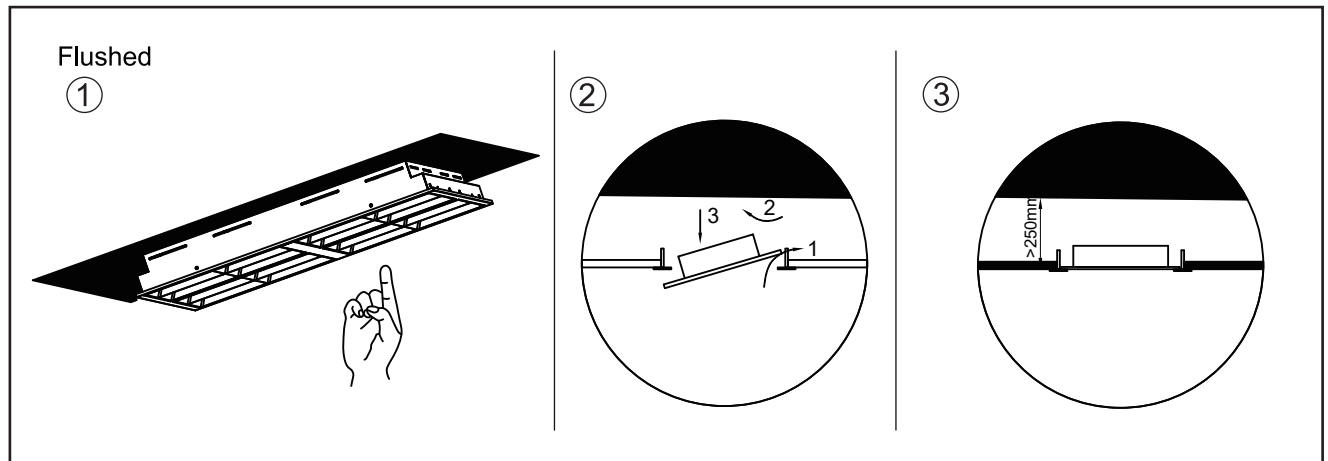

Luminaires not suitable for covering with thermally insulating material.
Leuchten sind nicht mit thermisch isolierenden Materialien abzudecken.

In case of damage to the wire, it has to be replaced only by the manufacturer, distributor or by an expert, to avoid risks.

Caution: Any operation on LED module is forbidden while power-on.

Zur Vermeidung von Risiken müssen defekte Leitungen ausschließlich vom Hersteller, Inverkehrbringer oder Fachmann ausgetauscht werden.

Achtung: In Betrieb ist keine Arbeit am LED-Modul erlaubt.

For non-replacable light sources.

The light source of this luminaire is not replaceable; when the light source reaches its end of life the whole luminaire shall be replaced.