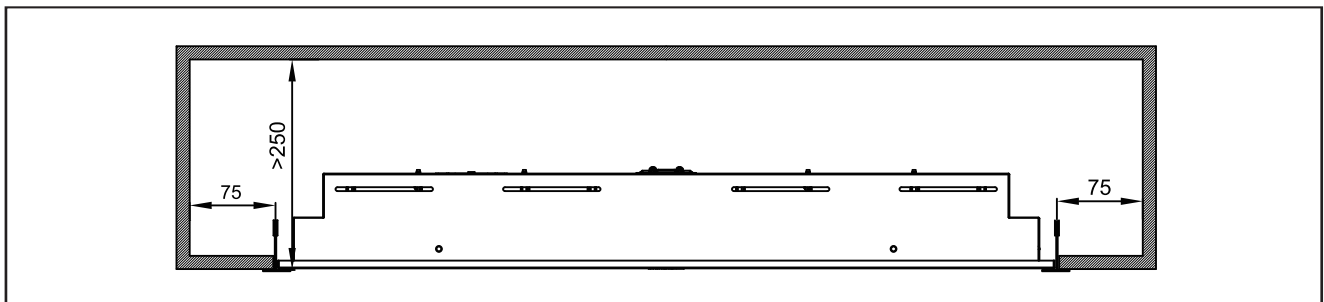

# LED Panel Recessed Grille

Model Name	CCT	kg
LED PL-RC-G SQ598-33W-BLE	3000K/4000K	4.12kg
LED PL-RC-G RE298-33W-BLE	3000K/4000K	5.33kg
LED PL-RC-G SQ598-33W-DALI	3000K/4000K	4.12kg
LED PL-RC-G RE298-33W-DALI	3000K/4000K	5.33kg

Type	A(mm)	B(mm)	C(mm)	D(mm)	E(mm)	F(mm)	Actilume Controller
LED PL-RC-G SQ598-33W-BLE	598	598	73	67	575	575	YES
LED PL-RC-G RE298-33W-BLE	1198	298	73	67	1175	275	YES
LED PL-RC-G SQ598-33W-DALI	598	598	73	67	575	575	YES
LED PL-RC-G RE298-33W-DALI	1198	298	73	67	1175	275	YES