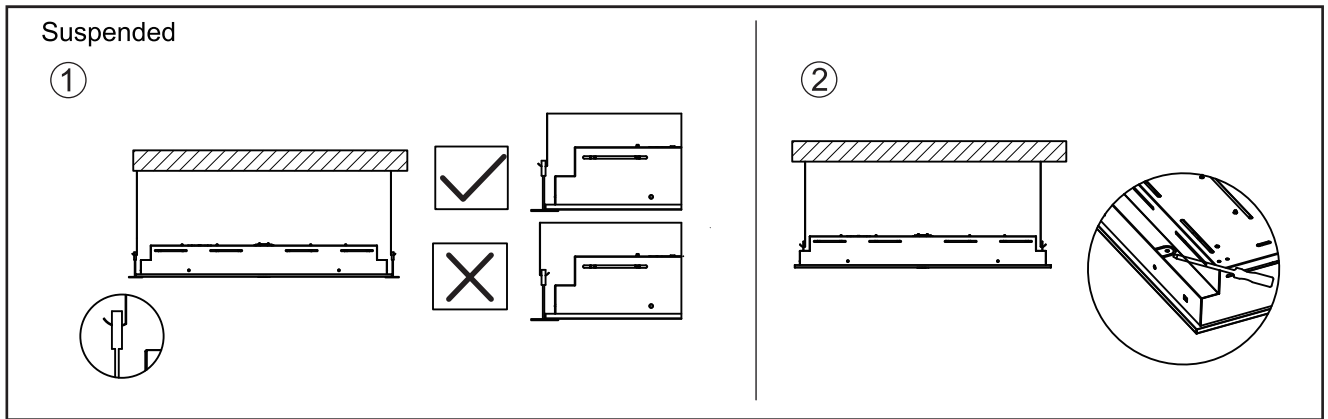

Luminaires not suitable for covering with thermally insulating material.
Leuchten sind nicht mit thermisch isolierenden Materialien abzudecken.

In case of damage to the wire, it has to be replaced only by the manufacturer, distributor or by an expert, to avoid risks.

Caution: Any operation on LED module is forbidden while power-on.

Zur Vermeidung von Risiken müssen defekte Leitungen ausschließlich vom Hersteller, Inverkehrbringer oder Fachmann ausgetauscht werden.

Achtung: In Betrieb ist keine Arbeit am LED-Modul erlaubt.

For non-replacable light sources.

The light source of this luminaire is not replaceable; when the light source reaches its end of life the whole luminaire shall be replaced.