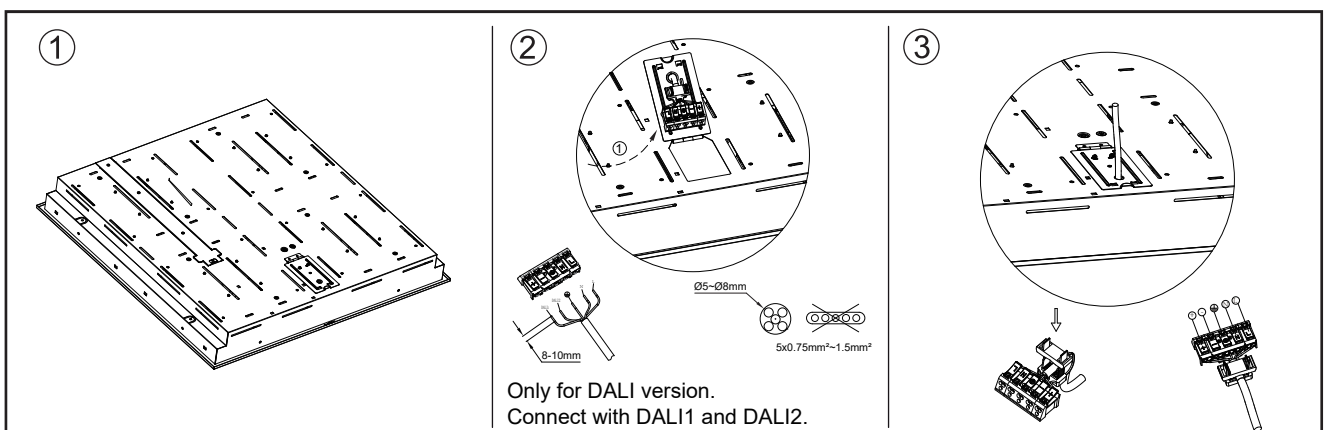

TOUCH DIM FUNCTIONALITY (For DALI2 System)

Function	Contact Duration	Reaction
Ignore	< 50ms	Nothing
Short Push	50-500ms	Turn on or off
Long Push	> 500ms	Dimming up or down
Synchronisation	10s	Go to SYNC level, 50%
	20s	Go to SYNC level, 100%

Touch Dim Terminal Consumption: Typical 3mA(220V).

Warning: TD function and DALI function can't be used at the same time, avoid damaging the DALI system by high voltage.