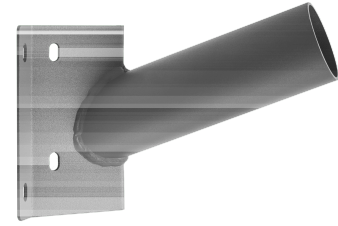

EAN/GTIN

6941497755124

**Product** 705098003600  
**Description** Accessory Road/Streetlight - Wall bracket - 60mm

Accessory product for Streetlight and Roadlight.

## Technical Specifications

Type of accessory/spare part	Plate bracket	Number of arms of the top-piece	1
Accessory	✓	Top end diameter, luminaire side	60 Millimetre
Spare part	✗	Width	163 Millimetre
Material	Steel	Height	217 Millimetre
Surface protection	Powder coating	Depth	140 Millimetre