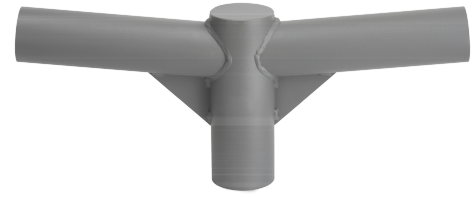

EAN/GTIN

6941491705491

Product

705098005500

Description

Accessory Road/Streetlight - Pole top 60mm - Adapter 2x60mm

Accessory product for mounting 2 Street-/Roadlights on one pole.

Technical Specifications

Type of accessory/spare part	Top-piece	Number of arms of the top-piece	2
Accessory	✓	Top end diameter, pole side	69 Millimetre
Spare part	✗	Top end diameter, luminaire side	60 Millimetre
Material	Steel	Width	83 Millimetre
Surface protection	Powder coating	Height	200 Millimetre
		Depth	488 Millimetre

Item Information

Product code	Description	EAN/GTIN	Net Weight	Gross Weight	Length Inner Box	Width Inner Box	Height Inner Box
705098005500	LEDStreetlight Pole-Top-60-Adapter-2x60	6941491705491	1.27 kg	1.51 kg	505 mm	97 mm	230 mm