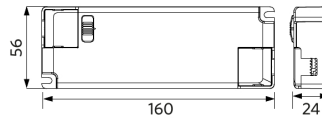

LEDPanelRc-Mo
Driver On/Off