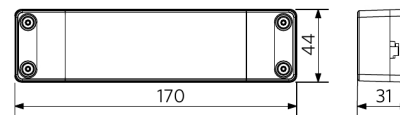

LEDPanelS-E4
Driver On/Off