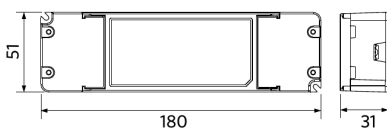

## Produktmaße (mm)

LEDPanelS-E4 Sq620-32W

LEDPanelS-E4  
Driver On/Off

LEDPanelS-E4  
Driver DALI