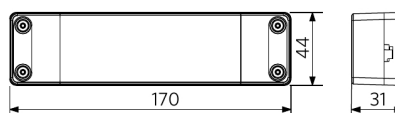

## Produktmaße (mm)

LEDPanelS-E4 Sq595-32W

LEDPanelS-E4  
Driver On/Off

LEDPanelS-E4  
Driver DALI