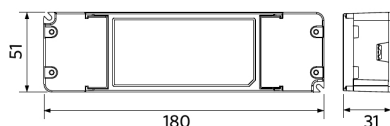

## Produktmaße (mm)

LEDPanelS-E4 Sq595-32W

LEDPanelS-E4  
Driver On/Off

LEDPanelS-E4  
Driver DALI