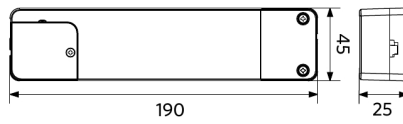

## Produktmaße (mm)

LEDPanelS-P6 Sq595

LEDPanelS-P6  
Driver On/Off

LEDPanelS-P6  
Driver Dim

LEDPanelS-P6  
Driver Tunable White