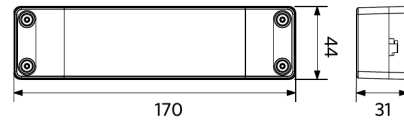

LEDPanelS-P6
Driver On/Off