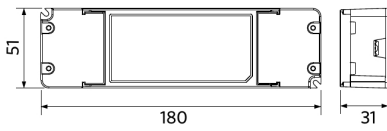

## Produktmaße (mm)

LEDPanelS-P6 Sq620

LEDPanelS-P6  
Driver On/Off

LEDPanelS-P6  
Driver Dim

LEDPanelS-P6  
Driver Tunable White