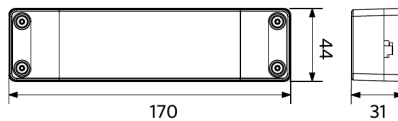

LEDPanelS-P6
Driver On/Off