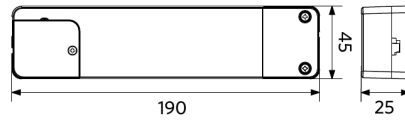

## Produktmaße (mm)

LEDPanelRc-S5 Re295

LEDPanelRc-S5  
Driver On/Off

LEDPanelRc-S5  
Driver Dim

LEDPanelRc-S5  
Driver Tunable White