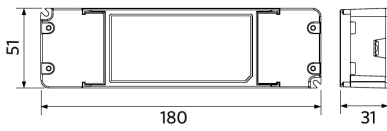

## Produktmaße (mm)

LEDPanelRc-S5 Sq620

LEDPanelRc-S5  
Driver On/Off

LEDPanelRc-S5  
Driver Dim

LEDPanelRc-S5  
Driver Tunable White