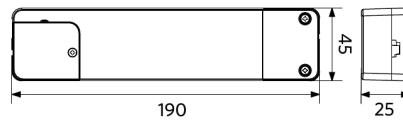

## Produktmaße (mm)

LEDPanelRc-S5 Sq620

LEDPanelRc-S5  
Driver On/Off

LEDPanelRc-S5  
Driver Dim

LEDPanelRc-S5  
Driver Tunable White