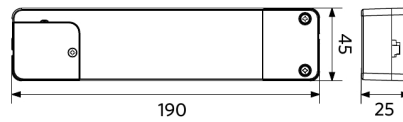

LEDPanelRc-S5
Driver Tunable White