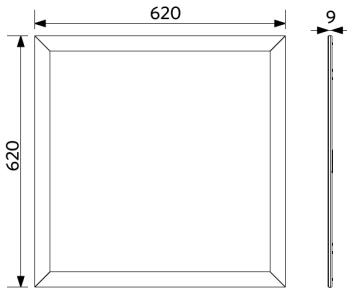

G

← F

30
kWh/1000h

2019/2015

Produktmaße (mm)

LEDPanelRc-S5 Sq620

LEDPanelRc-S5
Driver On/Off

LEDPanelRc-S5
Driver Dim