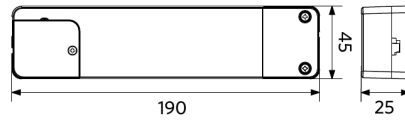

LEDPanelRc-S5
Driver Tunable White