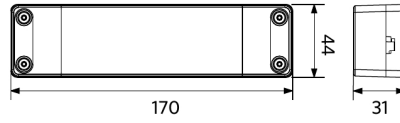

G

← F

30
kWh/1000h

2019/2015

Produktmaße (mm)

LEDPanelRc-S5 Sq620

LEDPanelRc-S5
Driver On/Off

LEDPanelRc-S5
Driver Dim