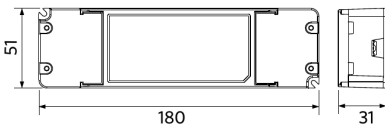

## Produktmaße (mm)

LEDPanelRc-S5 Sq620

LEDPanelRc-S5  
Driver On/Off

LEDPanelRc-S5  
Driver Dim

LEDPanelRc-S5  
Driver Tunable White