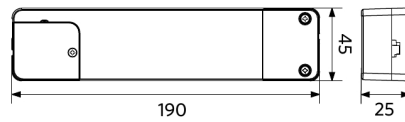

## Produktmaße (mm)

LEDPanelRc-S5 Re295

LEDPanelRc-S5  
Driver On/Off

LEDPanelRc-S5  
Driver Dim

LEDPanelRc-S5  
Driver Tunable White