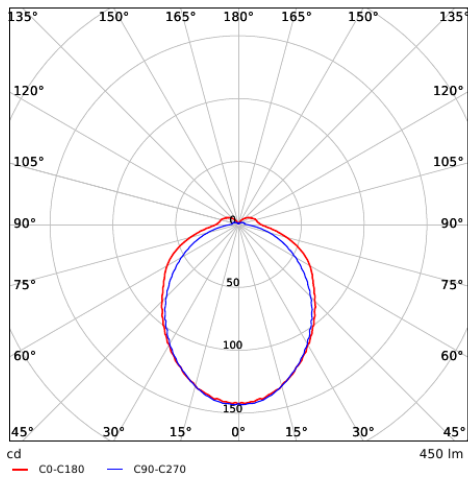

Lichttechnische Daten