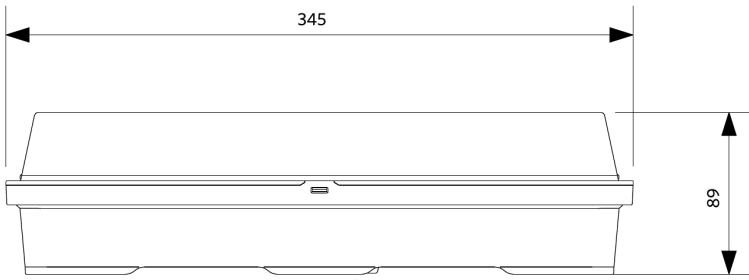

Produktmaße (mm)

LEDPorch-E Re120