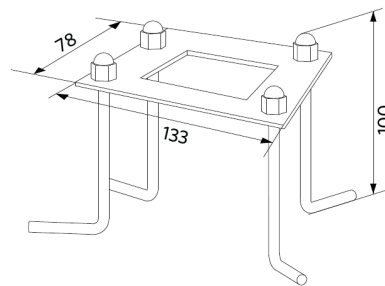

LEDBollard-Luke-E
Concrete-Mounting-Kit