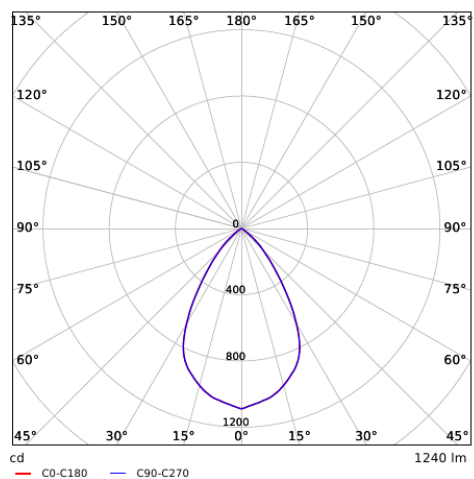

LEDDownlightRc-P-HG R150

LEDDownlight Driver

LEDDownlight Driver Tunable White

LEDDownlightRc-P-HG R150
LEDDownlightRc-P-R150-Surface-Module

Photometric Data

Installation Opening Drawing (mm)

LEDDownlightRc-P-HG R150
Ø150