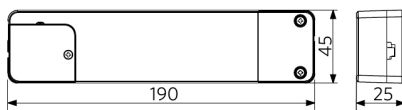

LEDDownlight Driver Tunable White