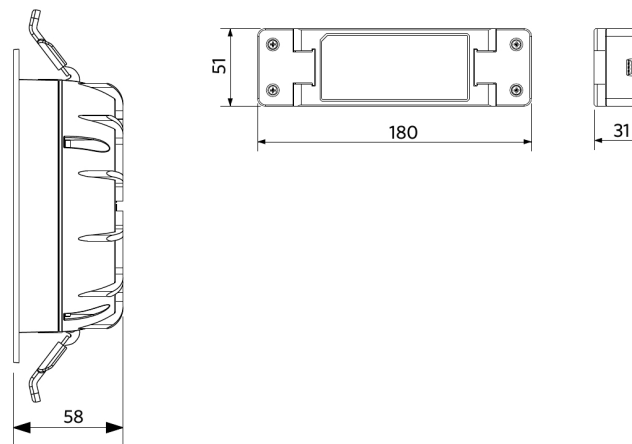

LEDDownlight Driver