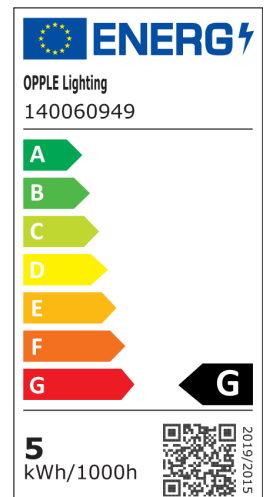

Reflector EcoMax GU10

- Full retrofit of existing halogen GU10 lamps
- Light silver coloured
- No UV/IR radiation
- Significantly lower heat output than halogen, avoiding discolouration and risk of damaging goods

Specifications

Item Code	Item Description	Equivalent to (W)	Power (W)	Lumen	Efficacy (lm/W)	CCT (K)	Weight (kg/pc)
Dimmable (Triac)							
140060949	LED-E-GU10-5,2W-3000K-36D-DIM	Halogen 50W		350	67	3000	0.04

Packaging Information

Item			Box			
Item Code	Item Description	EU HS Code	Dimensions (mm) (LxWxH)	Gross Weight (kg)	EAN	pc/box
140060949	LED-E-GU10-5,2W-3000K-36D-DIM	85395200	52x52x62	0.06	6945730493798	1
821017001200	LEDsmart-BLE-Relay-250W-DIM	94059200	90x40x30	0.08	6941408898469	1
821017003600	LEDsmart-BLE2-Relay-250W-DIM	94059200	90x40x30	0.09	6931783007594	1

Technical Specifications

Lifetime (L70)	15,000 h
On-/Off-cycles	50,000
Dimmability	Triac
Beam angle	36°
Finishing	Silver
Colour rendering index (CRI)	> 80

Electrical Supply

Frequency	50/60 Hz
Nominal voltage	220-240 V
DC input voltage	No

Ambient Conditions

Operating temperature	-20-+40°C
Application temperature	+25°C
Storage environment	-25-+50°C