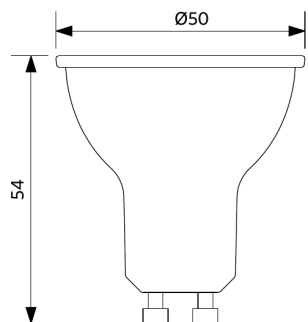

Packaging Information

Item			Box			
Item Code	Item Description	EU HS Code	Dimensions (mm) (LxWxH)	Gross Weight (kg)	EAN	pc/box
140060949	LED-E-GU10-5,2W-3000K-36D-DIM	85395200	52x52x62	0.06	6945730493798	1
821017001200	LEDsmart-BLE-Relay-250W-DIM	94059200	90x40x30	0.08	6941408898469	1
821017003600	LEDsmart-BLE2-Relay-250W-DIM	94059200	90x40x30	0.09	6931783007594	1

Ambient Conditions

Operating temperature	-20-+40°C
Application temperature	+25°C
Storage environment	-25-+50°C

Dimensional Drawing (mm)

LED-E-GU10-5,2W

Photometric Data