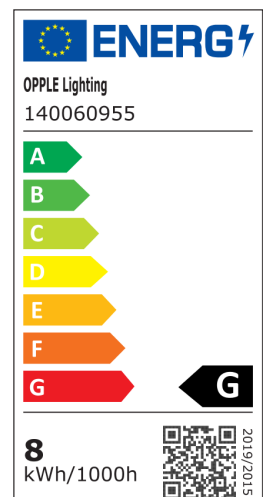

Reflector EcoMax GU10

- Full retrofit of existing halogen GU10 lamps
- Light silver coloured
- No UV/IR radiation
- Significantly lower heat output than halogen, avoiding discolouration and risk of damaging goods

Specifications

Item Code	Item Description	Equivalent to (W)	Power (W)	Lumen	Efficacy (lm/W)	CCT (K)	Weight (kg/pc)
Dimmable (Triac)							
140060955	LED-E-GU10-7,5W-4000K-36D-DIM	Halogen 75W		575	77	4000	0.06

Packaging Information

Item			Box			
Item Code	Item Description	EU HS Code	Dimensions (mm) (LxWxH)	Gross Weight (kg)	EAN	pc/box
140060955	LED-E-GU10-7,5W-4000K-36D-DIM	85395200	52x52x65	0.09	6945730456571	1
821017001200	LEDsmart-BLE-Relay-250W-DIM	94059200	90x40x30	0.08	6941408898469	1
821017003600	LEDsmart-BLE2-Relay-250W-DIM	94059200	90x40x30	0.09	6931783007594	1

Technical Specifications		Electrical Supply	
Lifetime (L70)	15,000 h	Frequency	50/60 Hz
On-/Off-cycles	50,000	Nominal voltage	220-240 V
Dimmability	Triac	DC input voltage	No
Beam angle	36°	Ambient Conditions	
Finishing	Silver	Operating temperature	-20-+40°C
Colour rendering index (CRI)	> 80	Application temperature	+25°C
		Storage environment	-25-+50°C