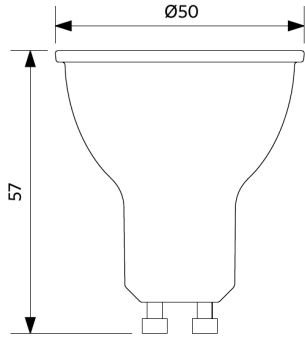

Specifications

Item Code	Item Description	Equivalent to (W)	Power (W)	Lumen	Efficacy (lm/W)	CCT (K)	Weight (kg/pc)
Dimmable (Triac)							
140060955	LED-E-GU10-7,5W-4000K-36D-DIM	Halogen 75W		575	77	4000	0.06

Packaging Information

Item			Box			
Item Code	Item Description	EU HS Code	Dimensions (mm) (LxWxH)	Gross Weight (kg)	EAN	pc/box
140060955	LED-E-GU10-7,5W-4000K-36D-DIM	85395200	52x52x65	0.09	6945730456571	1
821017001200	LEDsmart-BLE-Relay-250W-DIM	94059200	90x40x30	0.08	6941408898469	1
821017003600	LEDsmart-BLE2-Relay-250W-DIM	94059200	90x40x30	0.09	6931783007594	1

Dimensional Drawing (mm)

LED-E-GU10-7,5W

Photometric Data