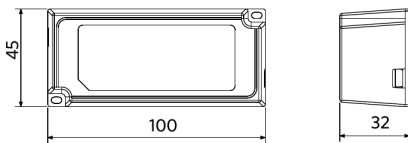

Dimensional Drawing (mm)

LEDSpotRA HQ2

LEDSpotRA HQ2 Driver

Photometric Data

Installation Opening Drawing (mm)

LEDspotRA-HQ
LEDspotRA HQ2
Ø80