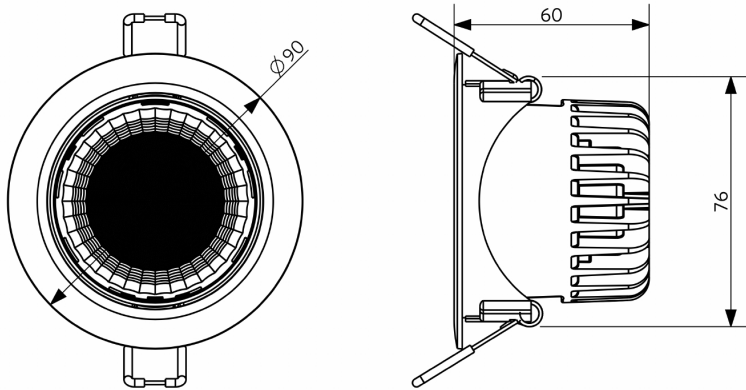

Electrical Supply

Frequency	50/60 Hz
Nominal voltage	220-240 V
DC input voltage	See catalogue appendix Connection Specifications
230V Cable length	0.3 m

Mechanical Properties

Housing material	Aluminum + Polycarbonate
Optical material	Dome shape

Dimensional Drawing (mm)

LEDSpotRA HQ2

LEDSpotRA HQ2 Driver

Photometric Data

Installation Opening Drawing (mm)

LEDspotRA-HQ
LEDspotRA HQ2
Ø80