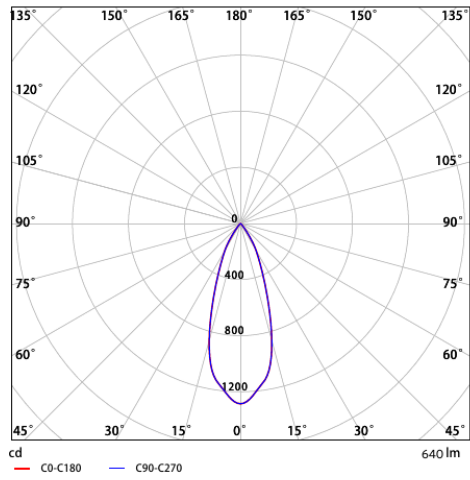

Technical Specifications

Lifetime (L70)	50,000 h
Lifetime (L80)	30,000 h
On-/Off-cycles	100,000
Colour consistency (SDCM)	3.4
Dimmability	Triac
Beam angle	40°
Maximum tilt angle	23°
Finishing	Brushed Aluminum RAL 9022
Colour rendering index (CRI)	> 80
UGR	≤ 16
Impact strength	IK02
Protection class	II
Risk group (EN 62471)	RG0
With control gear	Yes
Glow wire test	850°C
Power factor	≥ 0.9

Dimensional Drawing (mm)

LEDSpotRA HQ2

LEDSpotRA HQ2 Driver

Photometric Data

Installation Opening Drawing (mm)

LEDspotRA-HQ
LEDspotRA HQ2
Ø80