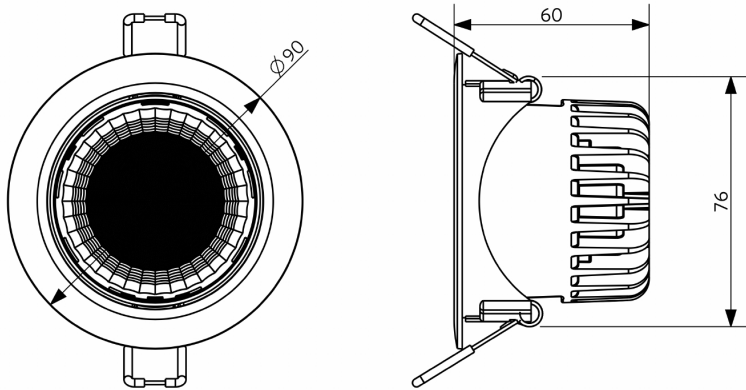

Electrical Supply

Frequency	50/60 Hz
Nominal voltage	220-240 V
DC input voltage	See catalogue appendix Connection Specifications
230V Cable length	0.3 m

Mechanical Properties

Housing material	Aluminum + Polycarbonate
Optical material	Dome shape

Dimensional Drawing (mm)

LEDSpotRA HQ2

LEDSpotRA HQ2
Driver

Photometric Data

Installation Opening Drawing (mm)

LEDspotRA-HQ
LEDspotRA HQ2
Ø80