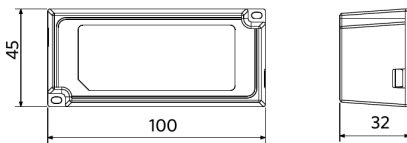

Dimensional Drawing (mm)

LEDSpotRA HQ2

LEDSpotRA HQ2
Driver

Photometric Data

Installation Opening Drawing (mm)

LEDspotRA-HQ
LEDspotRA HQ2
Ø80