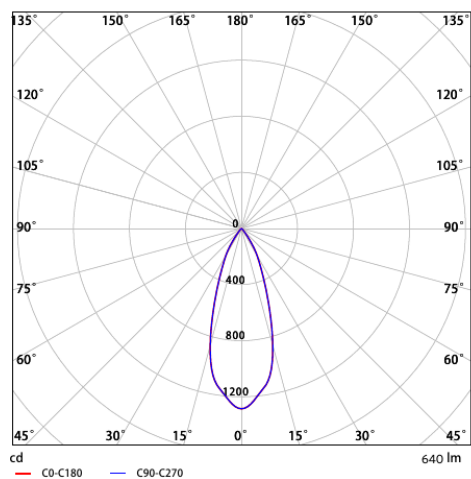

Technical Specifications

Lifetime (L70)	50,000 h
Lifetime (L80)	30,000 h
On-/Off-cycles	100,000
Colour consistency (SDCM)	4
Dimmability	Triac
Beam angle	40°
Maximum tilt angle	23°
Finishing	Brushed Aluminum RAL 9022
Colour rendering index (CRI)	> 80
UGR	≤ 16
Impact strength	IK02
Protection class	II
Risk group (EN 62471)	RG0
With control gear	Yes
Glow wire test	850°C
Power factor	≥ 0.9

Electrical Supply

Frequency	50/60 Hz
Nominal voltage	220-240 V
DC input voltage	See catalogue appendix Connection Specifications
230V Cable length	0.3 m

Mechanical Properties

Housing material	Aluminum + Polycarbonate
Optical material	Dome shape

Dimensional Drawing (mm)

LEDSpotRA HQ2

LEDSpotRA HQ2
Driver

Photometric Data

Installation Opening Drawing (mm)

LEDspotRA-HQ
LEDspotRA HQ2
Ø80