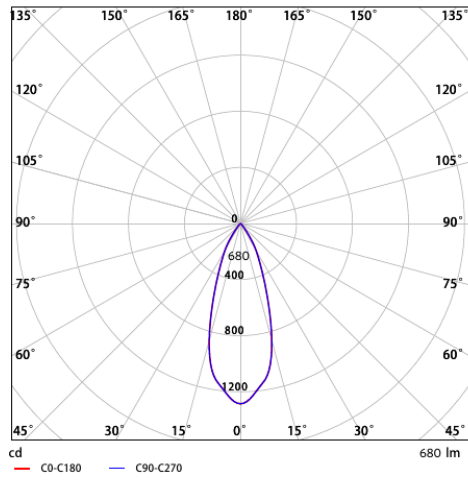

Technical Specifications

Lifetime (L70)	50,000 h
Lifetime (L80)	30,000 h
On-/Off-cycles	100,000
Colour consistency (SDCM)	3.4
Dimmability	Triac
Beam angle	40°
Maximum tilt angle	23°
Finishing	Brushed Aluminum RAL 9022
Colour rendering index (CRI)	> 80
UGR	≤ 16
Impact strength	IK02
Protection class	II
Risk group (EN 62471)	RG0
With control gear	Yes
Glow wire test	850°C
Power factor	≥ 0.9

Electrical Supply

Frequency	50/60 Hz
Nominal voltage	220-240 V
DC input voltage	See catalogue appendix Connection Specifications
230V Cable length	0.3 m

Mechanical Properties

Housing material	Aluminum + Polycarbonate
Optical material	Dome shape

Dimensional Drawing (mm)

LEDspotRA HQ2

LEDspotRA HQ2 Driver

Photometric Data

Installation Opening Drawing (mm)

LEDspotRA-HQ
LEDspotRA HQ2
Ø80