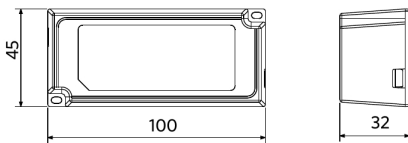

Dimensional Drawing (mm)

LEDspotRA HQ2

LEDspotRA HQ2 Driver

Photometric Data

Installation Opening Drawing (mm)

LEDspotRA-HQ
LEDspotRA HQ2
Ø80