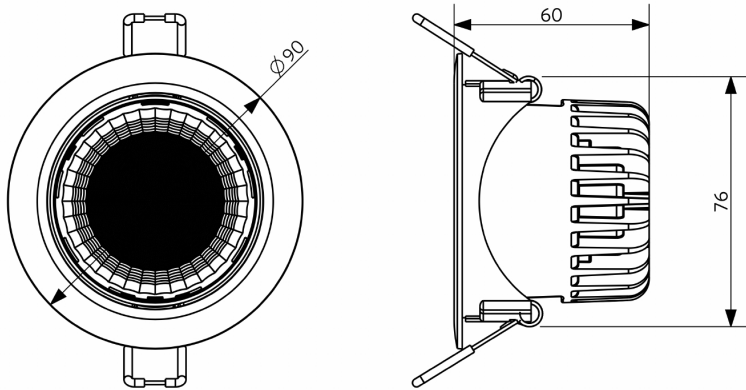

Electrical Supply

Frequency	50/60 Hz
Nominal voltage	220-240 V
DC input voltage	See catalogue appendix Connection Specifications
230V Cable length	0.3 m

Mechanical Properties

Housing material	Aluminum + Polycarbonate
Optical material	Dome shape

Dimensional Drawing (mm)

LEDspotRA HQ2

LEDspotRA HQ2 Driver

Photometric Data

Installation Opening Drawing (mm)

LEDspotRA-HQ
LEDspotRA HQ2
Ø80