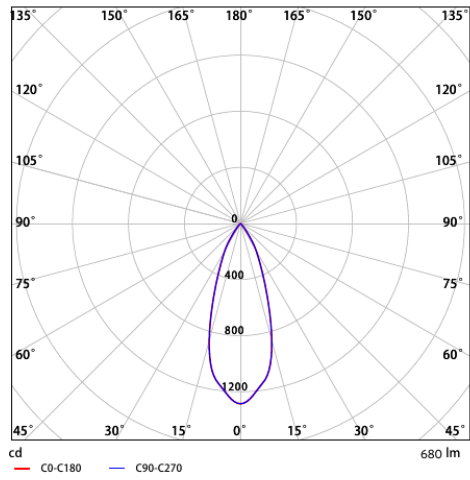

## Dimensional Drawing (mm)

LEDSpotRA HQ2

LEDSpotRA HQ2  
Driver

## Photometric Data