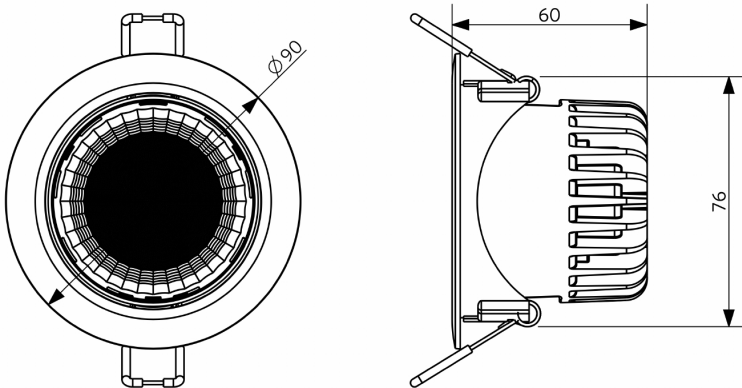

Technical Specifications	
Lifetime (L70)	50,000 h
Lifetime (L80)	30,000 h
On-/Off-cycles	100,000
Colour consistency (SDCM)	3.4
Dimmability	Triac
Beam angle	40°
Maximum tilt angle	23°
Finishing	White RAL9003
Colour rendering index (CRI)	> 80
UGR	≤ 16
Impact strength	IK02
Protection class	II
Risk group (EN 62471)	RG0
With control gear	Yes
Glow wire test	850°C
Power factor	≥ 0.9

Electrical Supply	
Frequency	50/60 Hz
Nominal voltage	220-240 V
DC input voltage	See catalogue appendix Connection Specifications
230V Cable length	0.3 m

Mechanical Properties	
Housing material	Aluminum + Polycarbonate
Optical material	Dome shape

Ambient Conditions	
Operating temperature	-10-+40°C
Application temperature	+25°C
Storage environment	-25-+50°C

ENERGY

OPPLE Lighting
140061283

A
B
C
D
E
F
G

F

8 kWh/1000h

2019/2015

Dimensional Drawing (mm)

LEDSpotRA HQ2