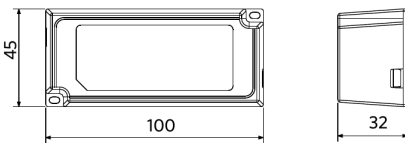

LEDSpotRA HQ2
Driver