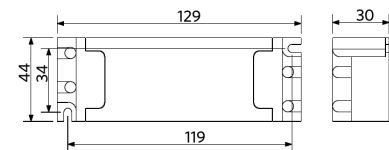

F

G

F

34
kWh/1000h

2019/2015

Dimensional Drawing (mm)

LEDPanelRc-S-E2 Re295

LEDPanelRc-S-E2 Driver