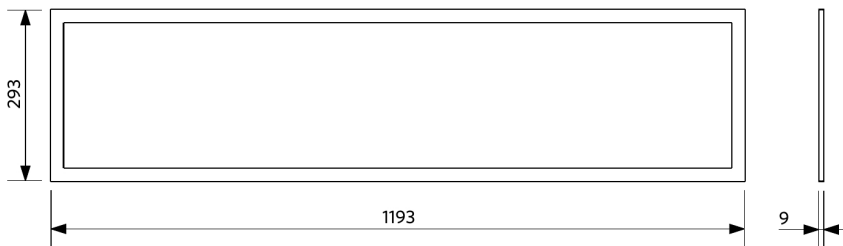

F

G

F

34
kWh/1000h

2019/2015

Dimensional Drawing (mm)

LEDPanelRc-S-E2 Re295

LEDPanelRc-S-E2 Driver