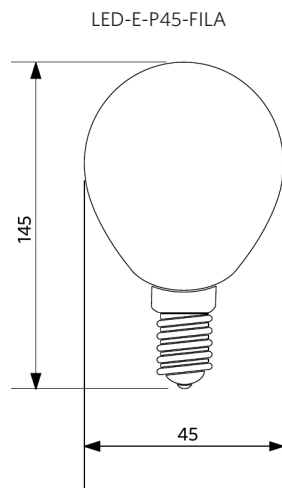

Dimensional Drawing (mm)