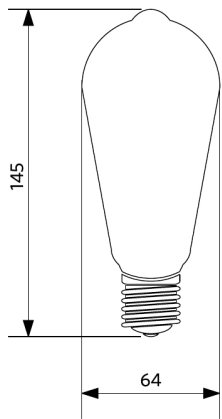

Dimensional Drawing (mm)

LED-E-ST64-FILA