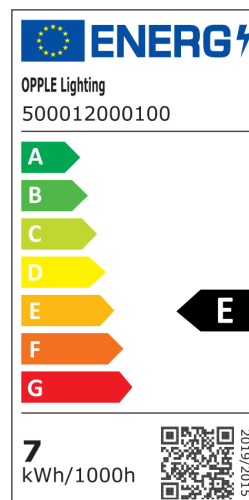

Filament

- Classic light bulb shape ensures an easy replacement
- Instant 100% light when switched on and no startup time
- No UV / IR radiance so there is less risk of damage

Specifications

Item Code	Item Description	Equivalent to (W)	Power (W)	Lumen	Efficacy (lm/W)	CCT (K)	Weight (kg/pc)
ST64, Dimmable (Triac)							
500012000100	LED-E-ST64-FILA-E27-7W-DIM-2700K-CL	GLS 60W		806	115	2700	0.05

Packaging Information

Item			Box			
Item Code	Item Description	EU HS Code	Dimensions (mm) (LxWxH)	Gross Weight (kg)	EAN	pc/box
500012000100	LED-E-ST64-FILA-E27-7W-DIM-2700K-CL	85395200	68x68x160	0.10	6945730433190	1
821017001200	LEDsmart-BLE-Relay-250W-DIM	94059200	90x40x30	0.08	6941408898469	1
821017003600	LEDsmart-BLE2-Relay-250W-DIM	94059200	90x40x30	0.09	6931783007594	1

Technical Specifications

Lifetime (L70)	15,000 h
On-/Off-cycles	100,000
Dimmability	Triac
Beam angle	360°
Finishing	Clear
Colour rendering index (CRI)	> 80

Electrical Supply

Frequency	50/60 Hz
Nominal voltage	220-240 V
DC input voltage	No

Ambient Conditions

Operating temperature	-20-+40°C
Application temperature	+25°C
Storage environment	-25-+50°C

3 YEARS WARRANTY

Dimensional Drawing (mm)

LED-E-ST64-FILA

Photometric Data