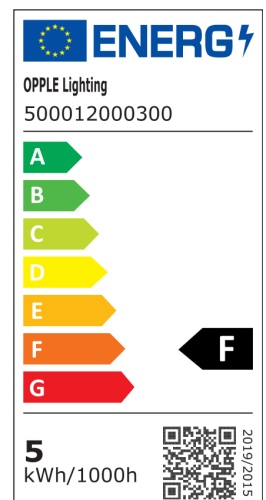

Filament

- Classic light bulb shape ensures an easy replacement
- Instant 100% light when switched on and no startup time
- No UV / IR radiance so there is less risk of damage

Specifications

Item Code	Item Description	Equivalent to (W)	Power (W)	Lumen	Efficacy (lm/W)	CCT (K)	Weight (kg/pc)
ST64, Dimmable (Triac)							
500012000300	LED-E-ST64-FILA-E27-4.5W-DIM-2700K-CL	GLS 40W		470	104	2700	0.05

Packaging Information

Item			Box			
Item Code	Item Description	EU HS Code	Dimensions (mm) (LxWxH)	Gross Weight (kg)	EAN	pc/box
500012000300	LED-E-ST64-FILA-E27-4.5W-DIM-2700K-CL	85395200	68x68x160	0.10	6945730433183	1
821017001200	LEDsmart-BLE-Relay-250W-DIM	94059200	90x40x30	0.08	6941408898469	1
821017003600	LEDsmart-BLE2-Relay-250W-DIM	94059200	90x40x30	0.09	6931783007594	1

Technical Specifications

Lifetime (L70)	15,000 h
On-/Off-cycles	100,000
Dimmability	Triac
Beam angle	360°
Finishing	Clear
Colour rendering index (CRI)	> 80

Electrical Supply

Frequency	50/60 Hz
Nominal voltage	220-240 V
DC input voltage	No

Ambient Conditions

Operating temperature	-20-+40°C
Application temperature	+25°C
Storage environment	-25-+50°C

Dimensional Drawing (mm)

LED-E-ST64-FILA

Photometric Data