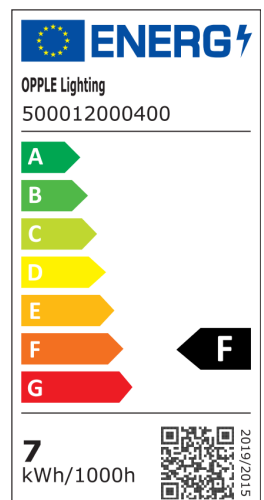

Filament

- Classic light bulb shape ensures an easy replacement
- Instant 100% light when switched on and no startup time
- No UV / IR radiance so there is less risk of damage

Specifications

Item Code	Item Description	Equivalent to (W)	Power (W)	Lumen	Efficacy (lm/W)	CCT (K)	Weight (kg/pc)
ST64, Dimmable (Triac)							
500012000400	LED-E-ST64-FILA-E27-7W-DIM-2200K-CL	GLS 60W		700	100	2200	0.05

Packaging Information

Item			Box			
Item Code	Item Description	EU HS Code	Dimensions (mm) (LxWxH)	Gross Weight (kg)	EAN	pc/box
500012000400	LED-E-ST64-FILA-E27-7W-DIM-2200K-CL	85395200	68x68x160	0.10	6945730433213	1
821017001200	LEDSmart-BLE-Relay-250W-DIM	94059200	90x40x30	0.08	6941408898469	1
821017003600	LEDSmart-BLE2-Relay-250W-DIM	94059200	90x40x30	0.09	6931783007594	1

Technical Specifications

Lifetime (L70)	15,000 h
On-/Off-cycles	100,000
Dimmability	Triac
Beam angle	360°
Finishing	Clear
Colour rendering index (CRI)	> 80

Electrical Supply

Frequency	50/60 Hz
Nominal voltage	220-240 V
DC input voltage	No

Ambient Conditions

Operating temperature	-20-+40°C
Application temperature	+25°C
Storage environment	-25-+50°C

Dimensional Drawing (mm)

LED-E-ST64-FILA

Photometric Data