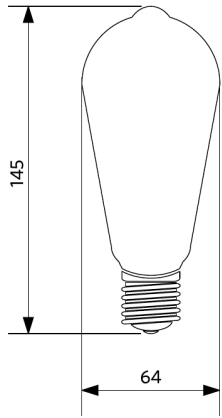

Dimensional Drawing (mm)

LED-E-ST64-FILA