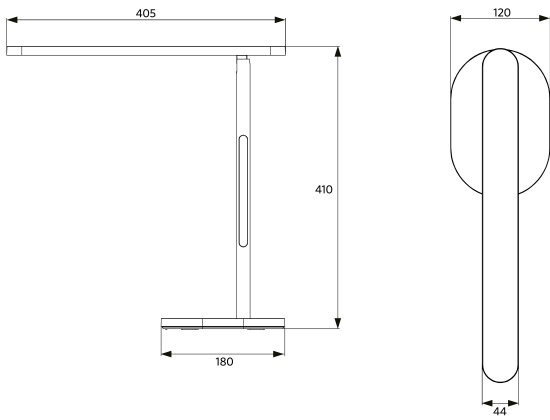

Specifications

| Item Code | Item Description | Equivalent to (W) | Power (W) | Lumen | Efficacy (lm/W) | CCT (K) | Weight (kg/pc) |
|-----------------|----------------------------------|-------------------|-----------|-------|-----------------|----------------|----------------|
| Dimmable | | | | | | | |
| 523003011600 | LEDSparrow-E 15W-DIM-830/840/850 | Halogen 125W | 15 | 1000 | 66 | 3000/4000/5000 | 0.70 |

Packaging Information

| Item | | | Box | | | |
|--------------|----------------------------------|------------|-------------------------|-------------------|---------------|--------|
| Item Code | Item Description | EU HS Code | Dimensions (mm) (LxWxH) | Gross Weight (kg) | EAN | pc/box |
| 523003011600 | LEDSparrow-E 15W-DIM-830/840/850 | 94051190 | 182x74x430 | 0.75 | 6941491725857 | 1 |

| Technical Specifications | | Electrical Supply | |
|------------------------------|-----------|------------------------------|---------------|
| Lifetime (L70) | 50,000 h | Frequency | 50/60 Hz |
| Lifetime (L80) | 30,000 h | Nominal voltage | 220-240 V |
| On-/Off-cycles | 100,000 | DC input voltage | No |
| Colour consistency (SDCM) | 4 | 230V Cable length | 1.8 m |
| Dimmability | Touch Dim | Mechanical Properties | |
| Beam angle | 140° | Housing material | ABS |
| Finishing | White | Optical material | Polycarbonate |
| Colour rendering index (CRI) | > 80 | Ambient Conditions | |
| Degree of protection (IP) | IP20 | Operating temperature | -10-+45°C |
| Impact strength | IK03 | Application temperature | +25°C |
| Protection class | II | Storage environment | -18-+50°C |
| Risk group (EN 62471) | RG0 | | |
| With control gear | Yes | | |
| Glow wire test | 650°C | | |
| Power factor | ≥ 0.9 | | |

Dimensional Drawing (mm)

LEDSparrow-E

Photometric Data