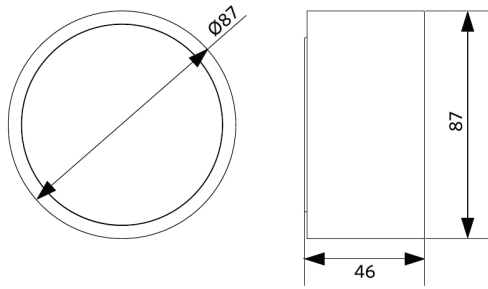

Dimensional Drawing (mm)

LEDCeilingLu-E Rd87