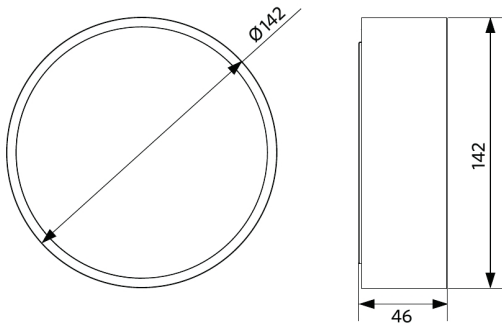

Item Code	Item Description	Equivalent to (W)	Power (W)	Lumen	Efficacy (lm/W)	CCT (K)	Weight (kg/pc)
540001296600	LEDceilingLu-E Rd142-24W-840-WH	CFL 2x26W	24	2160	90	4000	0.27

Packaging Information

Item			Box			
Item Code	Item Description	EU HS Code	Dimensions (mm) (LxWxH)	Gross Weight (kg)	EAN	pc/box
540001296600	LEDceilingLu-E Rd142-24W-840-WH	94051190	145x52x149	0.35	6941408895789	1

Dimensional Drawing (mm)

LEDCeilingLu-E Rd142

Photometric Data