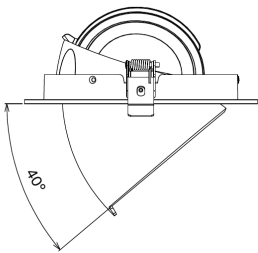

Specifications

| Item Code | Item Description | Equivalent to (W) | Power (W) | Lumen | Efficacy (lm/W) | CCT (K) | Beam angle | Weight (kg/pc) |
|--------------|---------------------------------|-------------------|-----------|-------|-----------------|---------|------------|----------------|
| 1-10V | | | | | | | | |
| 541003102300 | LEDSpotRS-P 35W-3000-60D-WH-10V | HID 50W | 35 | 3150 | 90 | 3000 | 60° | 1.13 |

| Mechanical Properties | |
|-----------------------|------------|
| Housing material | Aluminum |
| Optical material | Dome shape |

| Ambient Conditions | |
|-------------------------|-----------|
| Operating temperature | -10-+45°C |
| Application temperature | +25°C |
| Storage environment | -25-+50°C |

ENERGY

OPPLE Lighting
541003102300

35
kWh/1000h

2019/2015

Dimensional Drawing (mm)

LEDspotRS-P 35W

LEDspotRS-P 35W
Driver On/Off

LEDspotRS-P 35W
Driver Dim