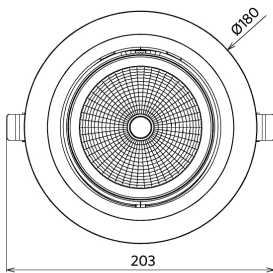

Specifications

| Item Code | Item Description | Equivalent to (W) | Power (W) | Lumen | Efficacy (lm/W) | CCT (K) | Beam angle | Weight (kg/pc) |
|--------------|---------------------------------|-------------------|-----------|-------|-----------------|---------|------------|----------------|
| 1-10V | | | | | | | | |
| 541003102300 | LEDSpotRS-P 35W-3000-60D-WH-10V | HID 50W | 35 | 3150 | 90 | 3000 | 60° | 1.13 |

| Mechanical Properties | |
|-----------------------|------------|
| Housing material | Aluminum |
| Optical material | Dome shape |

| Ambient Conditions | |
|-------------------------|-----------|
| Operating temperature | -10-+45°C |
| Application temperature | +25°C |
| Storage environment | -25-+50°C |

ENERGY

OPPLE Lighting
541003102300

35
kWh/1000h

2019/2015

Dimensional Drawing (mm)

LEDspotRS-P 35W

LEDspotRS-P 35W
Driver On/Off

LEDspotRS-P 35W
Driver Dim

Photometric Data

Installation Opening Drawing (mm)

LEDSpotRS -P 35W
Ø160-175