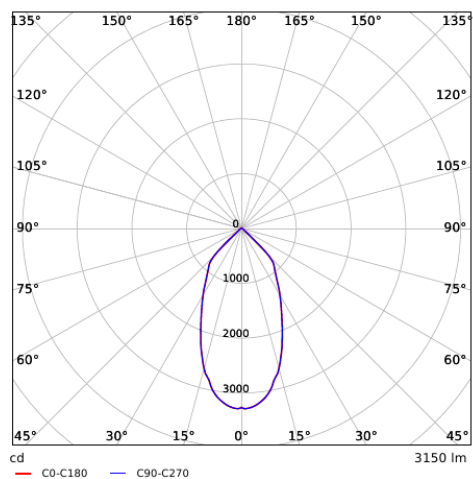

Specifications

| Item Code | Item Description | Equivalent to (W) | Power (W) | Lumen | Efficacy (lm/W) | CCT (K) | Beam angle | Weight (kg/pc) |
|--------------|---------------------------------|-------------------|-----------|-------|-----------------|---------|------------|----------------|
| 1-10V | | | | | | | | |
| 541003102300 | LEDSpotRS-P 35W-3000-60D-WH-10V | HID 50W | 35 | 3150 | 90 | 3000 | 60° | 1.13 |

ENERGY

OPPLE Lighting
541003102300

35
kWh/1000h

2019/2015

Dimensional Drawing (mm)

LEDspotRS-P 35W

LEDspotRS-P 35W
Driver On/Off

LEDspotRS-P 35W
Driver Dim

Photometric Data

Installation Opening Drawing (mm)

LEDSpotRS -P 35W
Ø160-175