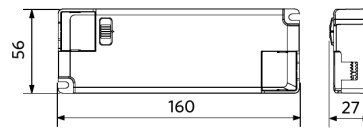

ENERGY

OPPLE Lighting
541003102300

35
kWh/1000h

2019/2015

Dimensional Drawing (mm)

LEDspotRS-P 35W

LEDspotRS-P 35W
Driver On/Off

LEDspotRS-P 35W
Driver Dim

Photometric Data

Installation Opening Drawing (mm)

LEDSpotRS -P 35W
Ø160-175