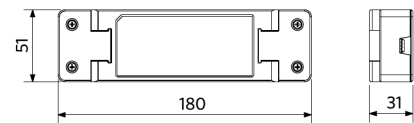

ENERGY

OPPLE Lighting
541003102300

35
kWh/1000h

2019/2015

Dimensional Drawing (mm)

LEDspotRS-P 35W

LEDspotRS-P 35W
Driver On/Off

LEDspotRS-P 35W
Driver Dim