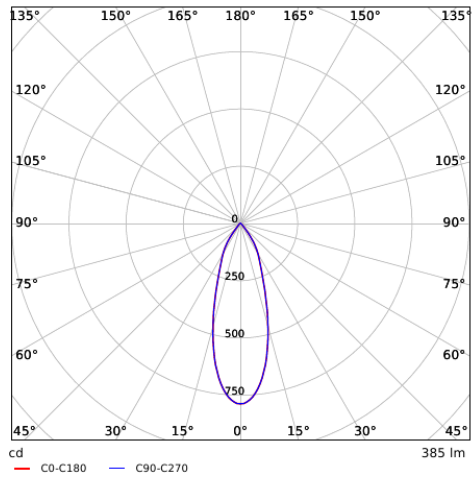

Photometric Data

Installation Opening Drawing (mm)

LEDSpotRA-Ava-E2
Ø68-76