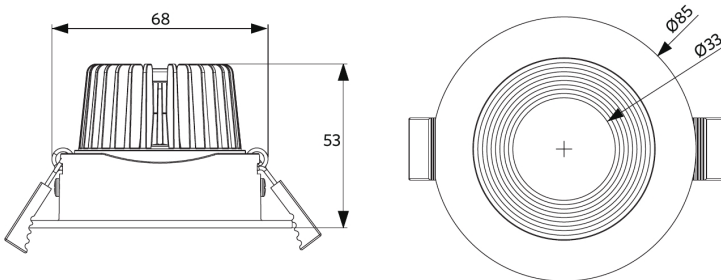

LEDSpotRA-Ava-E2

LEDSpotRA-Ava-E2 Driver

Photometric Data

Installation Opening Drawing (mm)

LEDSpotRA-Ava-E2
Ø68-76