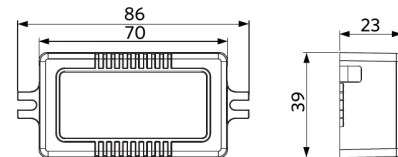

LEDSpotRA-Ava-E2

LEDSpotRA-Ava-E2 Driver

Photometric Data

Installation Opening Drawing (mm)

LEDSpotRA-Ava-E2
Ø68-76