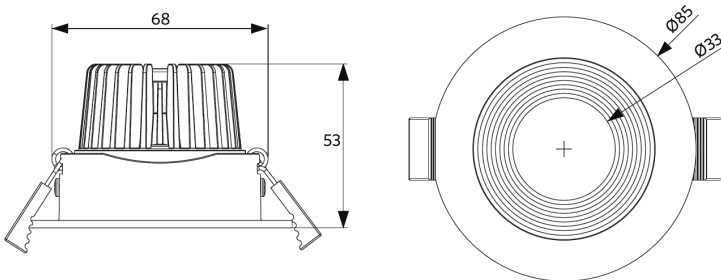

Technical Specifications	
Lifetime (L70)	50,000 h
Lifetime (L80)	30,000 h
On-/Off-cycles	100,000
Colour consistency (SDCM)	4
Dimmability	Triac
Beam angle	30°
Maximum tilt angle	25°
Finishing	Brushed Aluminum
Colour rendering index (CRI)	> 80
Degree of protection (IP)	IP44
Impact strength	IK02
Protection class	II
Risk group (EN 62471)	RG0
With control gear	Yes
Glow wire test	750°C
Power factor	≥ 0.9

Dimensional Drawing (mm)

LEDspotRA-Ava-E2

LEDspotRA-Ava-E2 Driver

Photometric Data

Installation Opening Drawing (mm)

LEDSpotRA-Ava-E2
Ø68-76