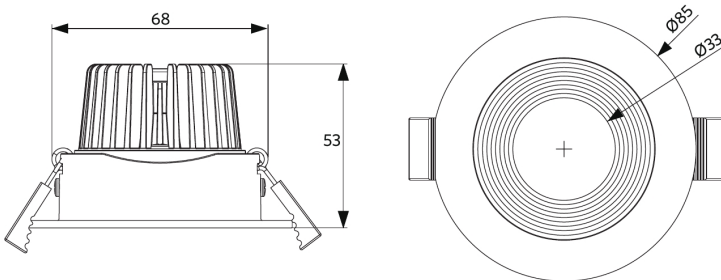

LEDspotRA-Ava-E2

LEDspotRA-Ava-E2 Driver

Photometric Data

Installation Opening Drawing (mm)

LEDSpotRA-Ava-E2
Ø68-76