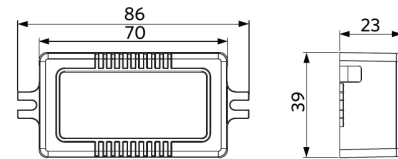

Ambient Conditions	
Operating temperature	-10-+45°C
Application temperature	+25°C
Storage environment	-25-+50°C

5 YEARS WARRANTY

ENERGY

OPPLE Lighting
541003207500

A
B
C
D
E
F
G

7
kWh/1000h

2019/2015

Dimensional Drawing (mm)

LEDspotRA-Ava-E2

LEDspotRA-Ava-E2 Driver

Photometric Data

Installation Opening Drawing (mm)

LEDSpotRA-Ava-E2
Ø68-76