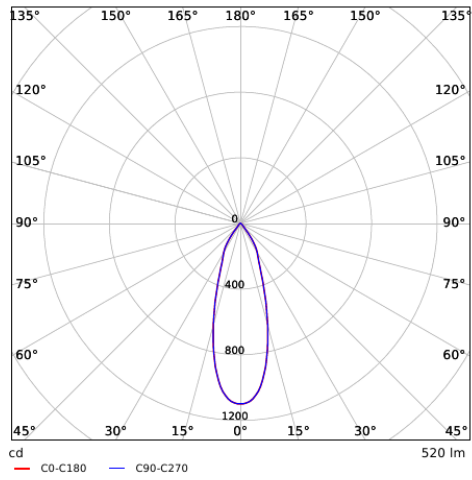

Photometric Data

Installation Opening Drawing (mm)

LEDSpotRA-Ava-E2
Ø68-76