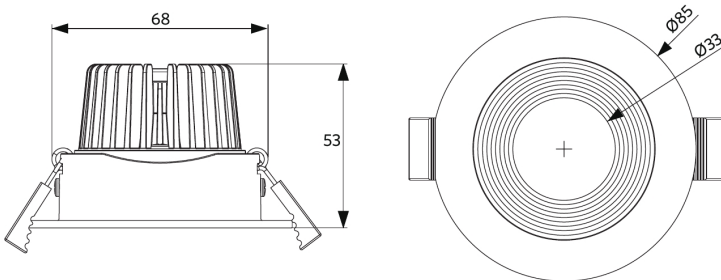

Technical Specifications	
Lifetime (L70)	50,000 h
Lifetime (L80)	30,000 h
On-/Off-cycles	100,000
Colour consistency (SDCM)	4
Dimmability	Triac
Beam angle	30°
Maximum tilt angle	25°
Finishing	Brushed Aluminum
Colour rendering index (CRI)	> 80
Degree of protection (IP)	IP44
Impact strength	IK02
Protection class	II
Risk group (EN 62471)	RG0
With control gear	Yes
Glow wire test	750°C
Power factor	≥ 0.9

Electrical Supply	
Frequency	50/60 Hz
Nominal voltage	220-240 V
DC input voltage	See catalogue appendix Connection Specifications
230V Cable length	0.3 m

Mechanical Properties	
Housing material	Aluminum
Optical material	Polycarbonate

Ambient Conditions	
Operating temperature	-10-+45°C
Application temperature	+25°C
Storage environment	-25-+50°C

5 YEARS WARRANTY

ENERGY

OPPLE Lighting
541003207700

A
B
C
D
E
F
G

7
kWh/1000h

2019/2015

Dimensional Drawing (mm)

LEDspotRA-Ava-E2