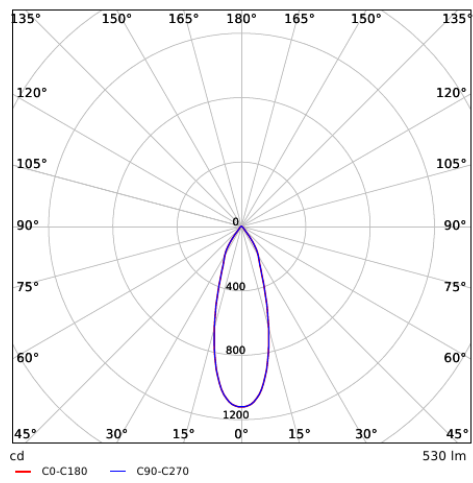

## Dimensional Drawing (mm)

LEDspotRA-Ava-E2

LEDspotRA-Ava-E2  
Driver

## Photometric Data