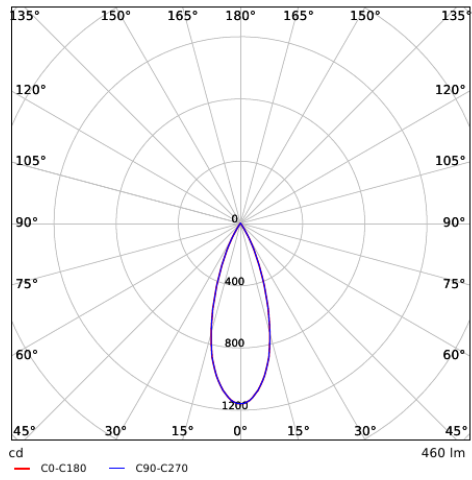

Specifications

Item Code	Item Description	Equivalent to (W)	Power (W)	Lumen	Efficacy (lm/W)	CCT (K)	Colour rendering index (CRI)	Weight (kg/pc)
On-Off								
541003411100	LEDSpotRA-Chiara-E 6W-840-36D-WH	Halogen 35W	6	480	80	4000	> 80	0.09

Accessories

542098030700
Junction-Box-WH

Packaging Information

Item			Box			
Item Code	Item Description	EU HS Code	Dimensions (mm) (LxWxH)	Gross Weight (kg)	EAN	pc/box
541003411100	LEDSpotRA-Chiara-E 6W-840-36D-WH	94051190	100x88x60	0.11	6941497757111	1
542098030700	Junction-Box-WH	85369010	43x103.4x26	0.06	6941408868684	1

Photometric Data

Installation Opening Drawing (mm)

LEDspotRA-Chiara-E
Ø68-74