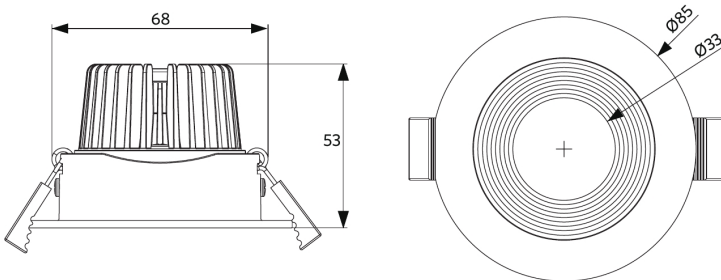

Dimensional Drawing (mm)

LEDspotRA-Ava-E2

LEDspotRA-Ava-E2 Driver

Photometric Data

Installation Opening Drawing (mm)

LEDSpotRA-Ava-E2
Ø68-76