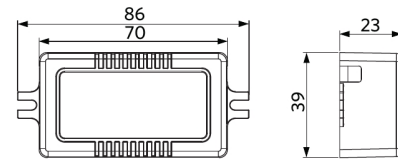

Dimensional Drawing (mm)

LEDspotRA-Ava-E2

LEDspotRA-Ava-E2 Driver

Photometric Data

Installation Opening Drawing (mm)

LEDSpotRA-Ava-E2
Ø68-76