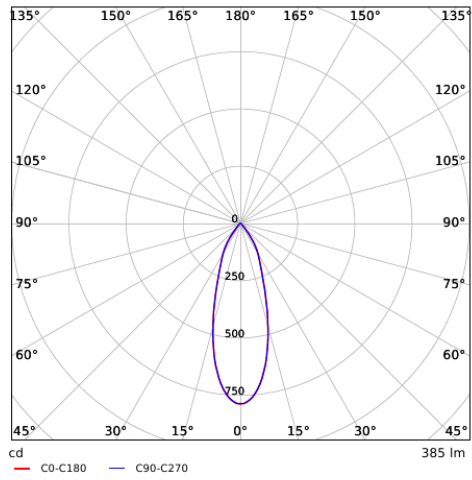

Dimensional Drawing (mm)

LEDspotRA-Ava-E2

LEDspotRA-Ava-E2 Driver

Photometric Data

Installation Opening Drawing (mm)

LEDSpotRA-Ava-E2
Ø68-76