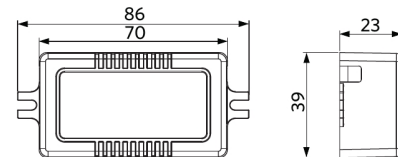

Ambient Conditions

Operating temperature	-10-+45°C
Application temperature	+25°C
Storage environment	-25-+50°C

OPPLE Lighting
541003538400

A	▶
B	▶
C	▶
D	▶
E	▶
F	▶
G	◀

7
kWh/1000h

2019/2015

Dimensional Drawing (mm)

LEDspotRA-Ava-E2

LEDspotRA-Ava-E2 Driver

Photometric Data

Installation Opening Drawing (mm)

LEDSpotRA-Ava-E2
Ø68-76