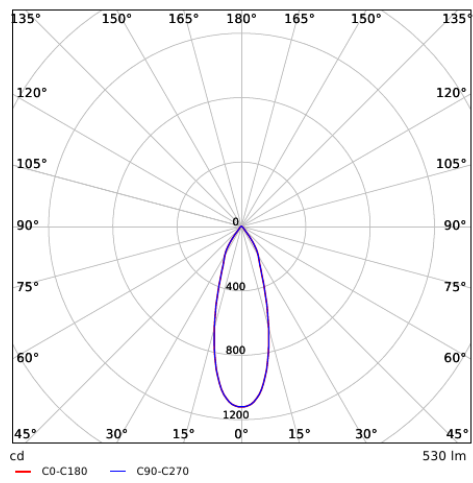

Photometric Data

Installation Opening Drawing (mm)

LEDSpotRA-Ava-E2
Ø68-76