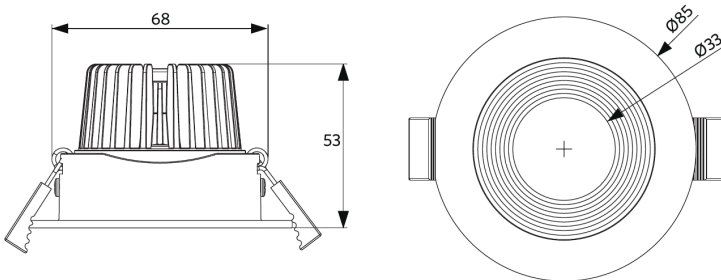

Ambient Conditions

Operating temperature	-10-+45°C
Application temperature	+25°C
Storage environment	-25-+50°C

OPPLE Lighting
541003538400

A	▶
B	▶
C	▶
D	▶
E	▶
F	▶
G	◀

7
kWh/1000h

2019/2015

Dimensional Drawing (mm)

LEDspotRA-Ava-E2

LEDspotRA-Ava-E2 Driver

Photometric Data

Installation Opening Drawing (mm)

LEDSpotRA-Ava-E2
Ø68-76