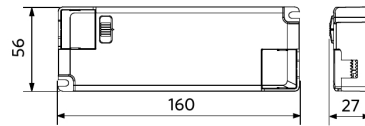

LEDspotRS-P 35W
Driver On/Off