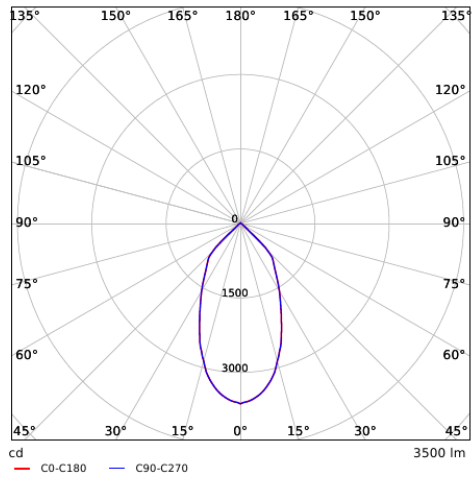

## Dimensional Drawing (mm)

LEDspotRS-P 35W

LEDspotRS-P 35W  
Driver On/Off

LEDspotRS-P 35W  
Driver Dim

## Photometric Data