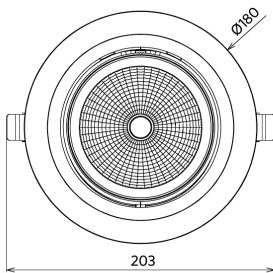

Electrical Supply	
Frequency	50/60 Hz
Nominal voltage	220-240 V
DC input voltage	See catalogue appendix Connection Specifications
230V Cable length	0.3 m

Mechanical Properties	
Housing material	Aluminum
Optical material	Dome shape

## Dimensional Drawing (mm)

LEDspotRS-P 35W

LEDspotRS-P 35W  
Driver On/Off

LEDspotRS-P 35W  
Driver Dim

## Photometric Data

## Installation Opening Drawing (mm)

LEDSpotRS -P 35W  
Ø160-175