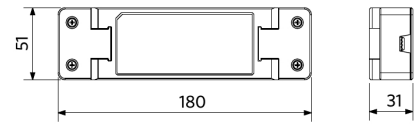

## Dimensional Drawing (mm)

LEDspotRS-P 35W

LEDspotRS-P 35W  
Driver On/Off

LEDspotRS-P 35W  
Driver Dim