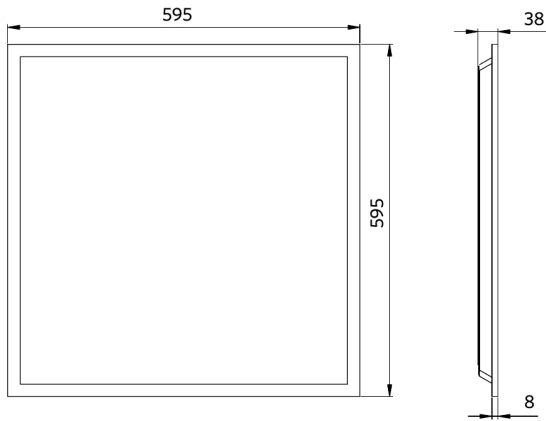

5 YEARS WARRANTY

Technical Specifications

Lifetime (L70)	50,000 h
Lifetime (L80)	30,000 h
On-/Off-cycles	100,000
Colour consistency (SDCM)	4
Dimmability	On-Off
Finishing	White RAL9003
Colour rendering index (CRI)	> 80
Degree of protection (IP)	IP20
Impact strength	IK03
Protection class	II
Risk group (EN 62471)	RG0
With control gear	Yes
Glow wire test	650°C
Power factor	≥ 0.9

Electrical Supply

Frequency	50/60 Hz
Nominal voltage	220-240 V
DC input voltage	See catalogue appendix Connection Specifications
230V Cable length	0.3 m

Mechanical Properties

Housing material	Aluminium
Optical material	Polystyrene (PS)
Cover material	Polystyrene (PS)

Ambient Conditions

Operating temperature	-10-+45°C
Application temperature	+25°C
Storage environment	-25-+50°C

Dimensional Drawing (mm)

LEDPanelS-B3 Sq595-32W