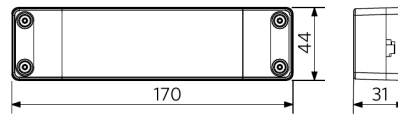

Ambient Conditions

Operating temperature	-10-+45°C
Application temperature	+25°C
Storage environment	-25-+50°C

Dimensional Drawing (mm)

LEDPanelS-B3 Sq595-32W

LEDPanelS-B3 Driver

Photometric Data