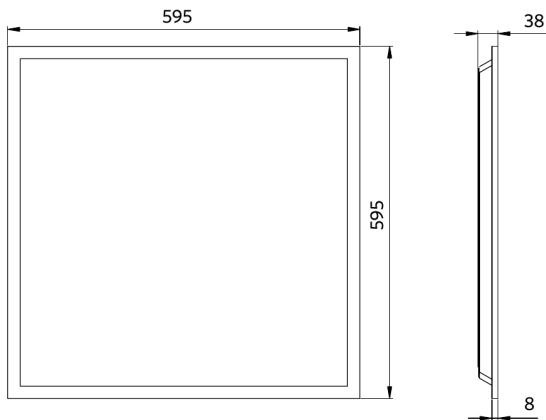

5 YEARS WARRANTY

Technical Specifications	
Lifetime (L70)	50,000 h
Lifetime (L80)	30,000 h
On-/Off-cycles	100,000
Colour consistency (SDCM)	4
Dimmability	On-Off
Finishing	White RAL9003
Colour rendering index (CRI)	> 80
Degree of protection (IP)	IP20
Impact strength	IK03
Protection class	II
Risk group (EN 62471)	RG0
With control gear	Yes
Glow wire test	650°C
Power factor	≥ 0.9

Electrical Supply	
Frequency	50/60 Hz
Nominal voltage	220-240 V
DC input voltage	See catalogue appendix Connection Specifications
230V Cable length	0.3 m

Mechanical Properties	
Housing material	Aluminium
Optical material	Polystyrene (PS)
Cover material	Polystyrene (PS)

Ambient Conditions	
Operating temperature	-10-+45°C
Application temperature	+25°C
Storage environment	-25-+50°C

Dimensional Drawing (mm)

LEDPanelS-B3 Sq595-32W