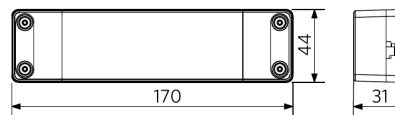

LEDPanelS-B3 Driver